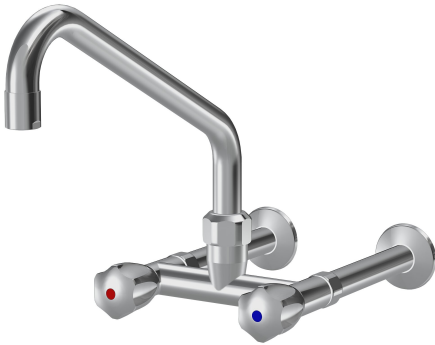

## KWC GASTRO

Two-handle mixer - Commercial kitchen

Modell-Linie: GASTRO | K.24.42.22.000C74

Taps | Manual taps

### KWC-No.

**118404**

chromeline, AD 153, A 300

- \* Two-handle mixer
- \* KWC CORONA metal handles, removable
- \* Swivel spout
- with adjustable gland
- Jet regulator

- \* OptimalSpace - ample space for washing or working
- \* Flat valves M20 x 1.25
- stainless steel valve seat
- \* Wall connections 3/4" x 3/4", without shut-off valve L 160

### Technical Data

Flow rate
Spout
Color code
Installation type
Faucet_typ
Dimension Height
Acoustic group
Projection A
Connection measure
Dimension Water outlet
material

120 l/min (3 bar)
swivel
chromeline
Wall mounted
Installation aids and tools
284
U
A 300
153
192
Brass