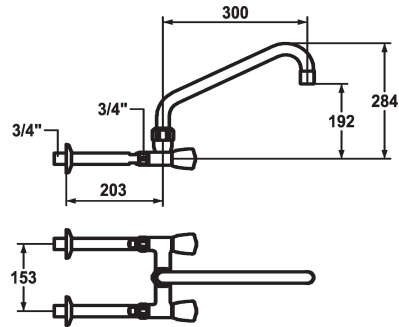

## KWC GASTRO

Two-handle mixer - Commercial kitchen

Modell-Linie: GASTRO | K.24.42.22.000C74

Taps | Manual taps

### KWC-No.

**118404**

chromeline, AD 153, A 300

- \* Two-handle mixer
- \* KWC CORONA metal handles, removable
- \* Swivel spout
- with adjustable gland
- Jet regulator

- \* OptimalSpace - ample space for washing or working
- \* Flat valves M20 x 1.25
- stainless steel valve seat
- \* Wall connections 3/4" x 3/4", without shut-off valve L 160

### Technical Data

Flow rate
Spout
Color code
Installation type
Faucet_typ
Dimension Height
Acoustic group
Projection A
Connection measure
Dimension Water outlet
material

120 l/min (3 bar)
swivel
chromeline
Wall mounted
Installation aids and tools
284
U
A 300
153
192
Brass