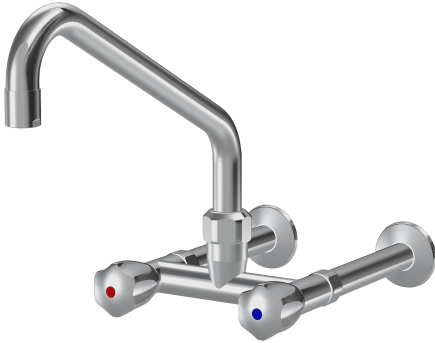

KWC GASTRO

Two-handle mixer - Commercial kitchen

Modell-Linie: GASTRO | K.24.42.22.000C74

Taps | Manual taps

KWC-No.

118404

chromeline, AD 153, A 300

- * Two-handle mixer
- * KWC CORONA metal handles, removable
- * Swivel spout
- with adjustable gland
- Jet regulator

- * OptimalSpace - ample space for washing or working
- * Flat valves M20 x 1.25
- stainless steel valve seat
- * Wall connections 3/4" x 3/4", without shut-off valve L 160

Technical Data

Flow rate
Spout
Color code
Installation type
Faucet_typ
Measure Height
Acoustic group
Projection A
Connection measure
Dimension Water outlet
material

120 l/min (3 bar)
swivel
chromeline
Wall mounted
Installation aids and tools
284
U
A 300
153
192
Brass