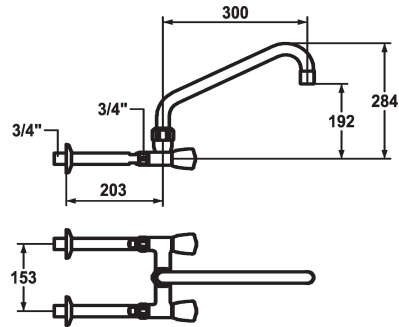

KWC GASTRO

Two-handle mixer - Commercial kitchen

Modell-Linie: GASTRO | K.24.42.22.000C74

Taps | Manual taps

KWC-No.

118404

chromeline, AD 153, A 300

- * Two-handle mixer
- * KWC CORONA metal handles, removable
- * Swivel spout
- with adjustable gland
- Jet regulator

- * OptimalSpace - ample space for washing or working
- * Flat valves M20 x 1.25
- stainless steel valve seat
- * Wall connections 3/4" x 3/4", without shut-off valve L 160

Technical Data

Flow rate
Spout
Color code
Installation type
Faucet_typ
Measure Height
Acoustic group
Projection A
Connection measure
Dimension Water outlet
material

120 l/min (3 bar)
swivel
chromeline
Wall mounted
Installation aids and tools
284
U
A 300
153
192
Brass