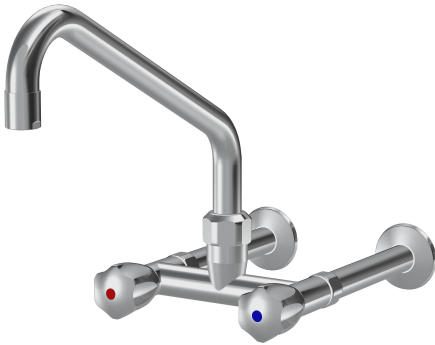

KWC GASTRO

Two-handle mixer - Commercial kitchen

Modell-Linie: GASTRO | K.24.42.22.000C74

Hanat | Käsi­käyt­toiset hanat

KWC-No.

118404

chromeline, AD 153, A 300

- * Two-handle mixer
- * KWC CORONA metal handles, removable
- * Swivel spout
- with adjustable gland
- Jet regulator

- * OptimalSpace - ample space for washing or working
- * Flat valves M20 x 1.25
- stainless steel valve seat
- * Wall connections 3/4" x 3/4", without shut-off valve L 160

Tekniset tiedot

A_Spout_Spray

Spout

ATT-KWC-FARBCODE

Installation_type

Faucet_typ

Measure_Height

G_Acoustic group

Projection_A

Connection measure

ATT-KWC-MASS-WASSERAUSTRITT

Materiaali

lviCode

120 l/min (3 bar)

schwenkbar

chromeline

Seinäasennus

03