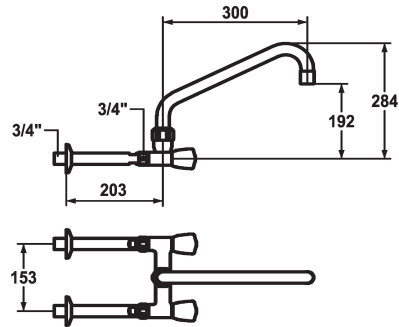

KWC GASTRO

Two-handle mixer - Commercial kitchen

Modell-Linie: GASTRO | K.24.42.22.000C74

Hanat | Käsi­käyt­toiset hanat

KWC-No.

118404

chromeline, AD 153, A 300

- * Two-handle mixer
- * KWC CORONA metal handles, removable
- * Swivel spout
- with adjustable gland
- Jet regulator

- * OptimalSpace - ample space for washing or working
- * Flat valves M20 x 1.25
- stainless steel valve seat
- * Wall connections 3/4" x 3/4", without shut-off valve L 160

Tekniset tiedot

A_Spout_Spray

Spout

ATT-KWC-FARBCODE

Installation_type

Faucet_typ

Measure_Height

G_Acoustic group

Projection_A

Connection measure

ATT-KWC-MASS-WASSERAUSTRITT

Materiaali

lviCode

120 l/min (3 bar)

schwenkbar

chromeline

Seinäasennus

03