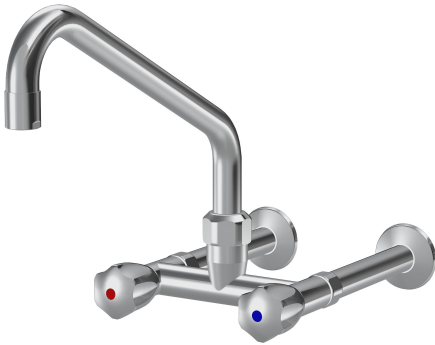

KWC GASTRO

Two-handle mixer - Commercial kitchen

Modell-Linie: GASTRO | K.24.42.22.000C74

Armatura umywalkowa | Armatura jednouchwytywa

KWC-No.

118404

chromeline, AD 153, A 300

- * Two-handle mixer
- * KWC CORONA metal handles, removable
- * Swivel spout
- with adjustable gland
- Jet regulator

- * OptimalSpace - ample space for washing or working
- * Flat valves M20 x 1.25
- stainless steel valve seat
- * Wall connections 3/4" x 3/4", without shut-off valve L 160

Dane techniczne

A_Spout_Spray

120 l/min (3 bar)

ATT-KWC-AUSLAUF

schwenkbar

ATT-KWC-FARBCODE

chromeline

Installation_type

Montaż naścienny

Faucet_typ

153

ATT-KWC-MASS-WASSERAUSTRITT

192

Material

Mosiądz