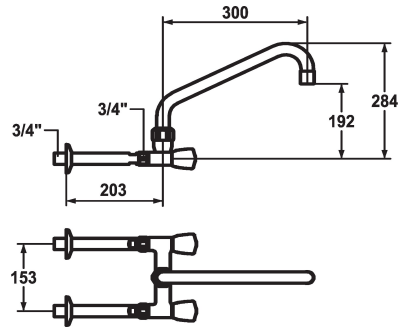

KWC GASTRO

Two-handle mixer - Commercial kitchen

Modell-Linie: GASTRO | K.24.42.22.000C74

Armatura umywalkowa | Armatura jednouchwytywa

KWC-No.

118404

chromeline, AD 153, A 300

- * Two-handle mixer
- * KWC CORONA metal handles, removable
- * Swivel spout
- with adjustable gland
- Jet regulator

- * OptimalSpace - ample space for washing or working
- * Flat valves M20 x 1.25
- stainless steel valve seat
- * Wall connections 3/4" x 3/4", without shut-off valve L 160

Dane techniczne

A_Spout_Spray

120 l/min (3 bar)

ATT-KWC-AUSLAUF

schwenkbar

ATT-KWC-FARBCODE

chromeline

Installation_type

Montaż naścienny

Faucet_typ

03

Dimension Height

284

G_Acoustic group

U

Projection_A

A300

Connection measure