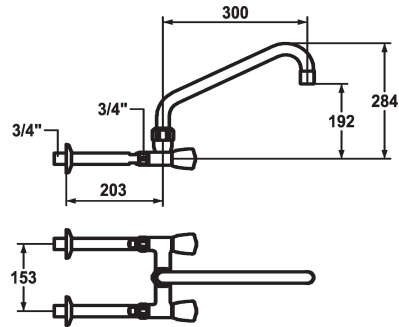

KWC GASTRO

Two-handle mixer - Commercial kitchen

Modell-Linie: GASTRO | K.24.42.22.000C74

Kranar | Hydraulické armatúry

KWC-No.

118404

chromeline, AD 153, A 300

- * Two-handle mixer
- * KWC CORONA metal handles, removable
- * Swivel spout
- with adjustable gland
- Jet regulator

- * OptimalSpace - ample space for washing or working
- * Flat valves M20 x 1.25
- stainless steel valve seat
- * Wall connections 3/4" x 3/4", without shut-off valve L 160

Technical Data

A_Spout_Spray

120 l/min (3 bar)

Measure_Height

284

G_Acoustic group

U

Projection_A

A300

Connection measure

153

ATT-KWC-MASS-WASSERAUSTRITT

192

Material

Mässing