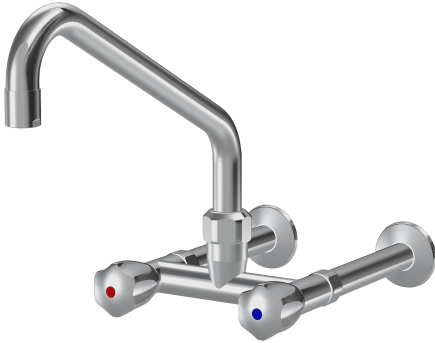

KWC GASTRO

Two-handle mixer - Commercial kitchen

Modell-Linie: GASTRO | K.24.42.22.000C74

Kranar | Hydraulické armatúry

KWC-No.

118404

chromeline, AD 153, A 300

- * Two-handle mixer
- * KWC CORONA metal handles, removable
- * Swivel spout
- with adjustable gland
- Jet regulator

- * OptimalSpace - ample space for washing or working
- * Flat valves M20 x 1.25
- stainless steel valve seat
- * Wall connections 3/4" x 3/4", without shut-off valve L 160

Technical Data

A_Spout_Spray

120 l/min (3 bar)

ATT-KWC-AUSLAUF

schwenkbar

ATT-KWC-FARBCODE

chromeline

Installation_type

Väggmontering

Faucet_typ

03

ATT-KWC-MASS-WASSERAUSTRITT

192

Material

Mässing