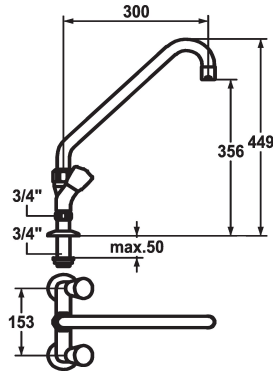

KWC GASTRO

Two-handle mixer - Commercial kitchen

Modell-Linie: GASTRO | K.24.42.42.000C74

Hanat | Käsi­käyt­toiset hanat

KWC-No.

118411
chromeline, AD 153, A 300, B 252, C 345

118412
chromeline, AD 153, A 300, B 356, C 449

- * Two-handle mixer
- * KWC CORONA metal handles, removable
- * Swivel spout 360°
- with adjustable gland
- Jet regulator

Tekniset tiedot

A_Spout_Spray

ATT-KWC-AUSLADUNG_C

Spout

Projection_B

ATT-KWC-FARBCODE

Installation_type

Faucet_typ

Measure_Height

G_Acoustic group

Projection_A

Connection measure

ATT-KWC-MASS-WASSERAUSTRITT

Materiaali

lviCode

ATT-KWC-AUSLADUNG_C

C345

C449

- * OptimalSpace - ample space for washing or working
- * Flat valves M20 x 1.25
- stainless steel valve seat
- * Pillar connections 3/4" x 3/4" L 45
- * Mounting hole size ø28 mm