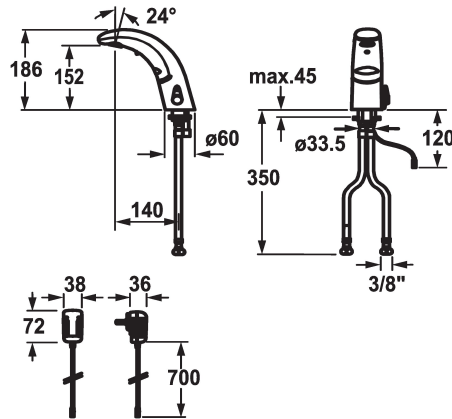

## KWC IQUA

Automatic, non-contact - Basin

Modell-Linie: IQUA | K.12.JB.52.000N23

Armatura umywalkowa | Armatura samozamykająca

#### 119599

chromeline, A 140, flexible connection hoses, without pop-up valve, mains receiver, Basic, with mixing

- \* Fixed spout
- Neoperl® Cascade®
- \* OptimalSpace - ample space for washing or working
- \* Electrovalve
- \* Flexible connection hoses 3/8"
- \* Fastening by means of stud bolt M8 x 1
- \* Mounting hole size 63.5 mm
- \* Scope of delivery:
  - Mains receiver 100-240 V / operating voltage 6 V
- 3 Avoid using infrared controls near highly reflective surfaces (e.g. mirrors, polished stainless steel basins) as this could cause them to activate accidentally or malfunction.

### Dane techniczne

A_Spout_Spray
ATT-KWC-ABLAUFGARNITUR
ATT-KWC-EL_STEUERUNG
Connection
ATT-KWC-AUSLAUF
ATT-KWC-IQUA_CLICK
ATT-KWC-STROMVERSORGUNG
ATT-KWC-FARBCODE
Installation_type
Faucet_typ
Dimension Height
G_Acoustic_group
Projection_A
EnergyLabelCH
ATT-KWC-MASS-WASSERAUSTRITT
Material