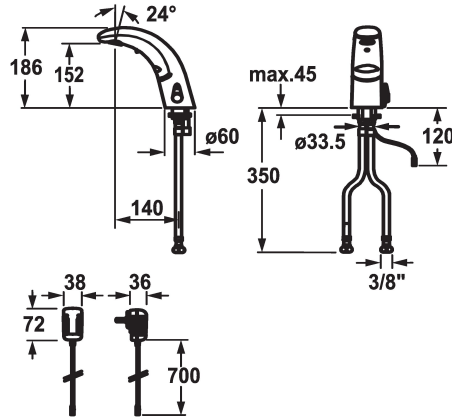

KWC IQUA

Automatic, non-contact - Basin

Modell-Linie: IQUA | K.12.JB.52.000B23

Armatura umywalkowa | Armatura samozamykająca

KWC-No.

119599

chromeline, A 140, flexible connection hoses, without pop-up valve, mains receiver, Basic, with mixing

119601

chromeline, A 140, flexible connection hoses, without pop-up valve, battery, Basic, with mixing

* Automatic controled

- Dual infrared sensor A10

* With mixing

- temperature limiter adjustable

* EcoProtect - water-saving device

* Basic: counter-sunk iqua-click

* Microprocessor-control

- flow time adjustable (1 second factory setting)

- short time off (cleaning) activatable

- continuous water flow (filling) activatable

- sensor sensitivity adjustable permanent, automatic self-calibration

- 12- or 24-hour-hygiene flushing activatable

* Fixed spout

- Neoperl® Cascade®

* OptimalSpace - ample space for washing or working

* Electrovalve

* Flexible connection hoses 3/8"

* Fastening by means of stud bolt M8 x 1

* Mounting hole size ø35 mm

* Scope of delivery:

- Battery 6 V Lithium 2 CR5

- lifespan at 100 circuits/day: 4 years

3 Avoid using infrared controls near highly reflective surfaces (e.g. mirrors, polished stainless steel basins) as this could cause them to activate accidentally or malfunction.

Dane techniczne

A_Spout_Spray

5 l/min (3 bar)

ATT-KWC-ABLAUFGARNITUR

ohne_Ablaufgarnitur

ATT-KWC-EL_STEUERUNG

berührungslos

Connection

Flexible_Anschlussschläuche

ATT-KWC-AUSLAUF

fest

ATT-KWC-IQUA_CLICK

Basic, mit Mischung

ATT-KWC-STROMVERSORGUNG

Batterie

ATT-KWC-FARBCODE

chromeline

Installation_type

Standmontage

Faucet_typ

Elektronik

Dimension Height

186

G_Acoustic group

1

Projection_A

A140

EnergyLabelCH

A

ATT-KWC-MASS-WASSERAUSTRITT

152

Material

Mosiqdz