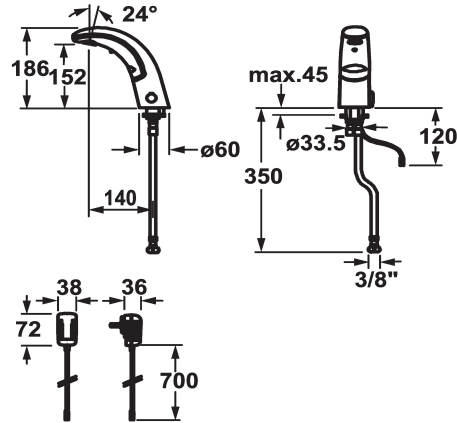

## KWC IQUA

Automatic, non-contact - Basin

Modell-Linie: IQUA | K.12.JB.52M000N23

Taps | Self closing taps

#### 119602

chromeline, A 140, flexible connection hose, without pop-up valve, mains receiver, Basic, without mixing

- \* Fixed spout
- Neoperl® Cascade®
- \* OptimalSpace - ample space for washing or working
- \* Electrovalve
- \* Flexible connection hose 3/8"
- \* Fastening by means of stud bolt M8 x 1
- \* Mounting hole size ø35 mm
- \* Scope of delivery:
  - Mains receiver 100-240 V / operating voltage 6 V
  - 3 Avoid using infrared controls near highly reflective surfaces (e.g. mirrors, polished stainless steel basins) as this could cause them to activate accidentally or malfunction.

### Technical Data

Flow rate
Pop-up_valve
Electronical_control
Connection
Spout
IQUA-Click
Power_supply
Color code
Installation_type
Faucet_typ
Dimension Height
Acoustic group
Projection_A
Energy Label
Dimension Water outlet
material