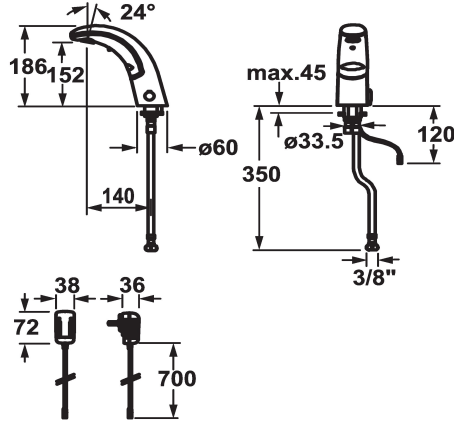

KWC IQUA

Automatik Armatur, berührungslos - Waschtisch

Modell-Linie: IQUA | K.12.JB.52M000B23
Armaturen | Selbstschluss-Armaturen

KWC-Nr.

119602

chromeline, A 140, flexibler Anschluss Schlauch, ohne Ablaufgarnitur, Netz AP, Basic, ohne Mischung

119603

chromeline, A 140, flexibler Anschluss Schlauch, ohne Ablaufgarnitur, Batterie, Basic, ohne Mischung

- * Automatic controlled
- Dual infrared sensor A20
- * Without mixing
- for cold or mixed water supply
- * EcoProtect - water-saving device
- * Basic: counter-sunk iqua-click
- * Microprocessor-control
- flow time adjustable (1 second factory setting)
- short time off (cleaning) activatable
- continuous water flow (filling) activatable
- sensor sensitivity adjustable permanent, automatic self-calibration
- 12- or 24-hour-hygiene flushing activatable

- * Fixed spout
- Neoperl® Cascade®
- * OptimalSpace - ample space for washing or working
- * Electrovalve
- * Flexible connection hose 3/8"
- * Fastening by means of stud bolt M8 x 1
- * Mounting hole size ø35 mm
- * Scope of delivery:
- Battery 6 V Lithium 2 CR5
- lifespan at 100 circuits/day: 4 years
- 3 Avoid using infrared controls near highly reflective surfaces (e.g. mirrors, polished stainless steel basins) as this could cause them to activate accidentally or malfunction.

5 l/min (3 bar)
ohne Ablaufgarnitur
berührungslos
Flexibler Anschluss Schlauch
fest
3
Batterie
chromeline
Standmontage
Waschbecken
186
yes
A 140
A
152
Messing