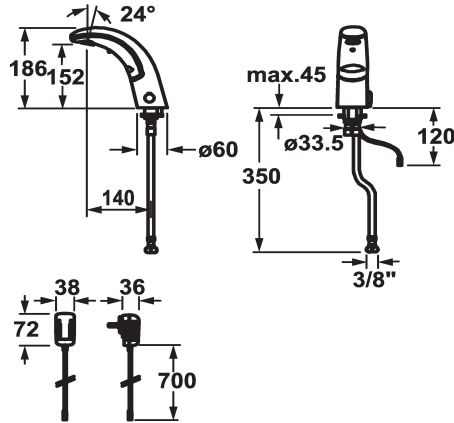

KWC IQUA

Automatik Armatur, berührungslos - Waschtisch

Modell-Linie: IQUA | K.12.JB.52M000B23
Armaturen | Selbstschluss-Armaturen

KWC-Nr.

119602

chromeline, A 140, flexibler Anschluss Schlauch, ohne Ablaufgarnitur, Netz AP, Basic, ohne Mischung

119603

chromeline, A 140, flexibler Anschluss Schlauch, ohne Ablaufgarnitur, Batterie, Basic, ohne Mischung

- * Automatic controlled
- Dual infrared sensor A20
- * Without mixing
- for cold or mixed water supply
- * EcoProtect - water-saving device
- * Basic: counter-sunk iqua-click
- * Microprocessor-control
- flow time adjustable (1 second factory setting)
- short time off (cleaning) activatable
- continuous water flow (filling) activatable
- sensor sensitivity adjustable permanent, automatic self-calibration
- 12- or 24-hour-hygiene flushing activatable

- * Fixed spout
- Neoperl® Cascade®
- * OptimalSpace - ample space for washing or working
- * Electrovalve
- * Flexible connection hose 3/8"
- * Fastening by means of stud bolt M8 x 1
- * Mounting hole size 63.5 mm
- * Scope of delivery:
- Battery 6 V Lithium 2 CR5
- lifespan at 100 circuits/day: 4 years
- 3 Avoid using infrared controls near highly reflective surfaces (e.g. mirrors, polished stainless steel basins) as this could cause them to activate accidentally or malfunction.

Technische Daten

Auslaufmenge
Ablaufgarnitur
Elektronische Steuerung
Anschluss
Auslauf
IQUA-Click
Stromversorgung
Farbcode
Installationsart
Armaturtyp
Mass Höhe
Armaturengeräuschgruppe
Ausladung A
Energie Etikette
Mass-Wasseraustritt
Material
teamNumber
sanitasTroeschNumber