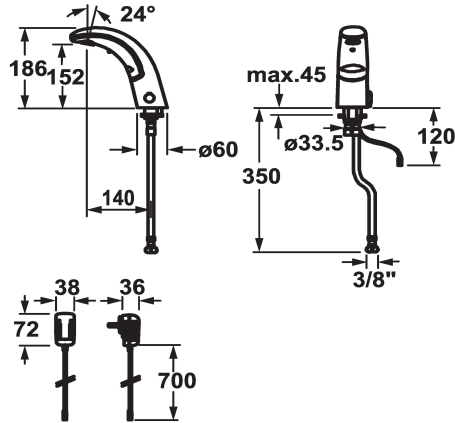

KWC IQUA

Automatic, non-contact - Basin

Modell-Linie: IQUA | K.12.JB.52M000B23

Taps | Self closing taps

KWC-No.

119602

chromeline, A 140, flexible connection hose, without pop-up valve, mains receiver, Basic, without mixing

119603

chromeline, A 140, flexible connection hose, without pop-up valve, battery, Basic, without mixing

* Automatic controled

- Dual infrared sensor A20

* Without mixing

- for cold or mixed water supply

* EcoProtect - water-saving device

- 12- or 24-hour-hygiene flushing activatable

* Fixed spout

- Neoperl® Cascade®

* OptimalSpace - ample space for washing or working

* Electrovalve

* Flexible connection hose 3/8"

* Fastening by means of stud bolt M8 x 1

Technical Data

Flow rate
pop-up assembly
Electronical control
Connection
Spout
IQUA-Click
Power supply
Color code
Installation type
Faucet_typ
Dimension Height
Acoustic group
Projection A
Energy label
Dimension Water outlet
material