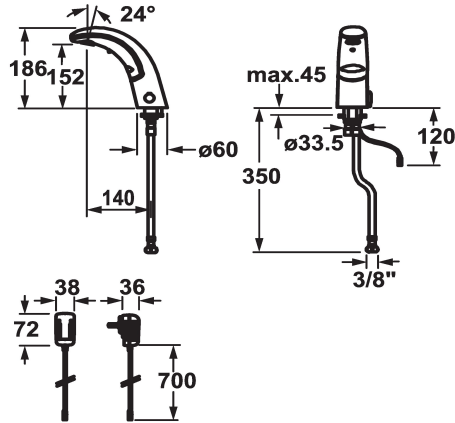

KWC IQUA

Mitigeur automatique, sans contact - Lavabo

Modell-Linie: IQUA | K.12.JB.52M000B23
Robinetteries | Robinets temporisés

KWC-No.

119602

chromeline, A 140, raccordement flexible, sans vidage, réseau visible, Basic, sans mélangeur

119603

chromeline, A 140, raccordement flexible, sans vidage, pile, Basic, sans mélangeur

- * Automatic controled
- Dual infrared sensor A20
- * Without mixing
- for cold or mixed water supply
- * EcoProtect - water-saving device
- * Basic: counter-sunk iqua-click
- * Microprocessor-control
- flow time adjustable (1 second factory setting)
- short time off (cleaning) activatable
- continuous water flow (filling) activatable
- sensor sensitivity adjustable permanent, automatic self-calibration
- 12- or 24-hour-hygiene flushing activatable

- * Fixed spout
- Neoperl® Cascade®
- * OptimalSpace - ample space for washing or working
- * Electrovalve
- * Flexible connection hose 3/8"
- * Fastening by means of stud bolt M8 x 1
- * Mounting hole size ø35 mm
- * Scope of delivery:
- Battery 6 V Lithium 2 CR5
- lifespan at 100 circuits/day: 4 years
- 3 Avoid using infrared controls near highly reflective surfaces (e.g. mirrors, polished stainless steel basins) as this could cause them to activate accidentally or malfunction.

Données techniques

Débit
vidage
Contrôle électronique
Raccord
goulot
IQUA-Click
Alimentation électrique
Code couleur
Type d'installation
Type de robinet
Dimension de la hauteur
Groupe de bruit pour la robinetterie
Projection A
Label énergétique
Dimension de la sortie d'eau
Matière