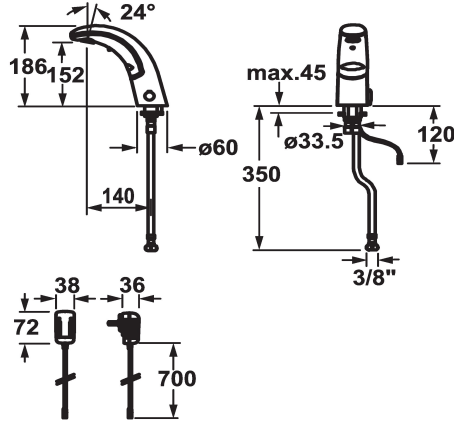

KWC IQUA

Mitigeur automatique, sans contact - Lavabo

Modell-Linie: IQUA | K.12.JB.52M000B23
Robinettes | Robinets temporisés

KWC-No.

119602

chromeline, A 140, raccordement flexible, sans vidage, réseau visible, Basic, sans mélangeur

119603

chromeline, A 140, raccordement flexible, sans vidage, pile, Basic, sans mélangeur

- Automatic controled
- Dual infrared sensor A20
- Without mixing
- for cold or mixed water supply
- EcoProtect - water-saving device
- Basic: counter-sunk iqua-click
- Microprocessor-control
- flow time adjustable (1 second factory setting)
- short time off (cleaning) activatable
- continuous water flow (filling) activatable
- sensor sensitivity adjustable permanent, automatic self-calibration
- 12- or 24-hour-hygiene flushing activatable

- Fixed spout
- Neoperl® Cascade®
- OptimalSpace - ample space for washing or working
- Electrovalve
- Flexible connection hose 3/8"
- Fastening by means of stud bolt M8 x 1
- Mounting hole size ø35 mm
- Scope of delivery:
- Battery 6 V Lithium 2 CR5
- lifespan at 100 circuits/day: 4 years
- 3 Avoid using infrared controls near highly reflective surfaces (e.g. mirrors, polished stainless steel basins) as this could cause them to activate accidentally or malfunction.

Données techniques

Débit	5 l/min (3 bar)
vidage	sans vidage
Contrôle électronique	sans contact
Raccord	Raccordement flexible
goulot	Fixe
IQUA-Click	3
Alimentation électrique	pile
Code couleur	chromeline
Type d'installation	montage vertical
Type de robinet	06
Dimension de la hauteur	186
Groupe de bruit pour la robinetterie	yes
Projection A	A140
Label énergétique	A
Dimension de la sortie d'eau	152
Matière	Laiton
teamNumber	812521.501
sanitasTroeschNumber	6723 131.501