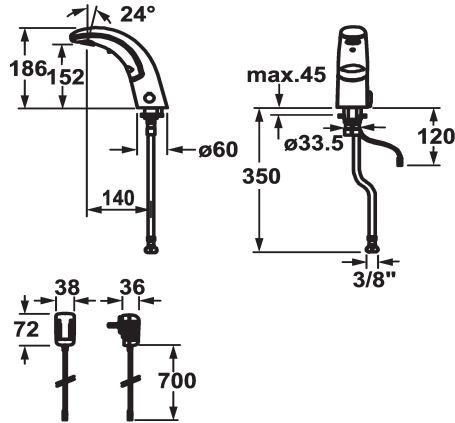

KWC IQUA

Mitigeur automatique, sans contact - Lavabo

Modell-Linie: IQUA | K.12.JB.52M000B23
Robinetteries | Robinets temporisés

KWC-No.

119602

chromeline, A 140, raccordement flexible, sans vidage, réseau visible, Basic, sans mélangeur

119603

chromeline, A 140, raccordement flexible, sans vidage, pile, Basic, sans mélangeur

- Automatic controled
- Dual infrared sensor A20
- Without mixing
- for cold or mixed water supply
- EcoProtect - water-saving device
- Basic: counter-sunk iqua-click
- Microprocessor-control
- flow time adjustable (1 second factory setting)
- short time off (cleaning) activatable
- continuous water flow (filling) activatable
- sensor sensitivity adjustable permanent, automatic self-calibration
- 12- or 24-hour-hygiene flushing activatable

- Fixed spout
- Neoperl® Cascade®
- OptimalSpace - ample space for washing or working
- Electrovalve
- Flexible connection hose 3/8"
- Fastening by means of stud bolt M8 x 1
- Mounting hole size ø35 mm
- Scope of delivery:
- Battery 6 V Lithium 2 CR5
- lifespan at 100 circuits/day: 4 years
- 3 Avoid using infrared controls near highly reflective surfaces (e.g. mirrors, polished stainless steel basins) as this could cause them to activate accidentally or malfunction.

Données techniques

Débit
vidage
Contrôle électronique
Raccord
goulot
IQUA-Click
Alimentation électrique
Code couleur
Type d'installation
Type de robinet
Dimension de la hauteur
Groupe de bruit pour la robinetterie
Projection A
Label énergétique
Dimension de la sortie d'eau
Matière

5 l/min (3 bar)
sans vidage
sans contact
Raccordement flexible
Fixe
3
pile
chromeline
montage vertical
06
186
yes
A140
A
152
Laiton