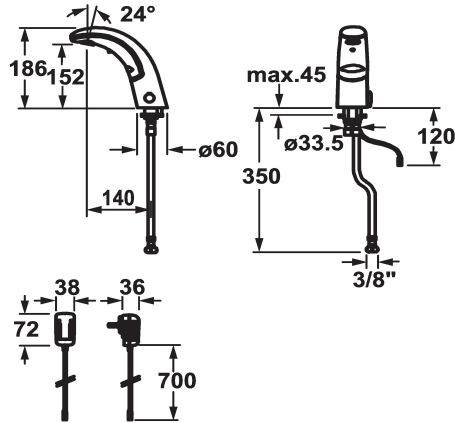

KWC IQUA

Miscelatore automatico, senza contatto - Lavabo

Modell-Linie: IQUA | K.12.JB.52M000B23

Rubinerterie per bagni | Rubinerterie temporizzate

KWC-No.

119602

chromeline, A 140, tubo flessibile di collegamento, senza piletta, a rete, Basic, senza miscelazione

119603

chromeline, A 140, tubo flessibile di collegamento, senza piletta, batteria, Basic, senza miscelazione

- * Automatic controled
- Dual infrared sensor A20
- * Without mixing
- for cold or mixed water supply
- * EcoProtect - water-saving device
- * Basic: counter-sunk iqua-click
- * Microprocessor-control
- flow time adjustable (1 second factory setting)
- short time off (cleaning) activatable
- continuous water flow (filling) activatable
- sensor sensitivity adjustable permanent, automatic self-calibration
- 12- or 24-hour-hygiene flushing activatable

- * Fixed spout
- Neoperl® Cascade®
- * OptimalSpace - ample space for washing or working
- * Electrovalve
- * Flexible connection hose 3/8"
- * Fastening by means of stud bolt M8 x 1
- * Mounting hole size ø35 mm
- * Scope of delivery:
- Battery 6 V Lithium 2 CR5
- lifespan at 100 circuits/day: 4 years
- 3 Avoid using infrared controls near highly reflective surfaces (e.g. mirrors, polished stainless steel basins) as this could cause them to activate accidentally or malfunction.

Dati tecnici

Portata
piletta
Controllo elettronico
Raccordo
bocca
IQUA-Click
Alimentazione
Codice colore
Tipo di installazione
Tipo di rubinetto
Dimensioni in altezza
Classe di rumorosità
Proiezione A
Etichetta energetica
Dimensioni uscita acqua
Materiale
teamNumber
sanitasTroeschNumber