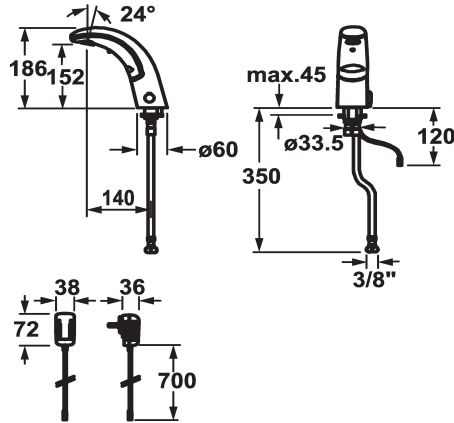

KWC IQUA

Automatic, non-contact - Basin

Modell-Linie: IQUA | K.12.JB.52M000B23
Kranen | Zelfsluitende kranen

KWC-No.

119602

chromeline, A 140, flexible connection hose, without pop-up valve, mains receiver, Basic, without mixing

119603

chromeline, A 140, flexible connection hose, without pop-up valve, battery, Basic, without mixing

- * Automatic controlled
- Dual infrared sensor A20
- * Without mixing
- for cold or mixed water supply
- * EcoProtect - water-saving device
- * Basic: counter-sunk iqua-click
- * Microprocessor-control
- flow time adjustable (1 second factory setting)
- short time off (cleaning) activatable
- continuous water flow (filling) activatable
- sensor sensitivity adjustable permanent, automatic self-calibration
- 12- or 24-hour-hygiene flushing activatable

- * Fixed spout
- Neoperl® Cascade®
- * OptimalSpace - ample space for washing or working
- * Electrovalve
- * Flexible connection hose 3/8"
- * Fastening by means of stud bolt M8 x 1
- * Mounting hole size ø35 mm
- * Scope of delivery:
- Battery 6 V Lithium 2 CR5
- lifespan at 100 circuits/day: 4 years
- 3 Avoid using infrared controls near highly reflective surfaces (e.g. mirrors, polished stainless steel basins) as this could cause them to activate accidentally or malfunction.

Technical Data

Doorstroomhoeveelheid	5 l/min (3 bar)
afvoergarnituur	zonder aftapkraan
Elektronische besturing	contactloz
schroefverbindingen	Flexibele aansluitslange
uitloop	vast
IQUA-Click	3
Stroomvoorziening	Batterij
Kleurcode	chromeline
Type installatie	staande montage
Kraan type	06
Hoogteafmeting	186
geluidsklasse	yes
Projectie A	A140
Energielabel	A
Afmetingen wateruitlaat	152
Materiaal	Messing