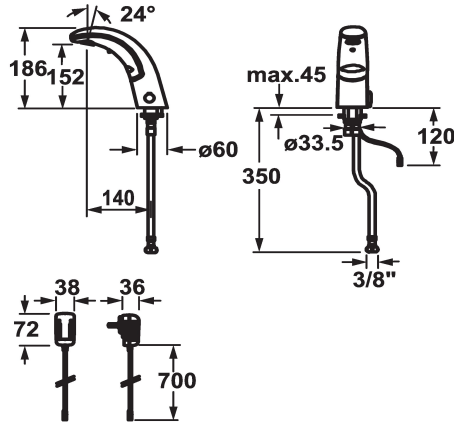

KWC IQUA

Automatic, non-contact - Basin

Modell-Linie: IQUA | K.12.JB.52M000B23

Kranen | Zelfsluitende kranen

KWC-No.

119602

chromeline, A 140, flexible connection hose, without pop-up valve, mains receiver, Basic, without mixing

119603

chromeline, A 140, flexible connection hose, without pop-up valve, battery, Basic, without mixing

- * Automatic controled
- Dual infrared sensor A20
- * Without mixing
- for cold or mixed water supply
- * EcoProtect - water-saving device
- * Basic: counter-sunk iqua-click
- * Microprocessor-control
- flow time adjustable (1 second factory setting)
- short time off (cleaning) activatable
- continuous water flow (filling) activatable
- sensor sensitivity adjustable permanent, automatic self-calibration
- 12- or 24-hour-hygiene flushing activatable

- * Fixed spout
- Neoperl® Cascade®
- * OptimalSpace - ample space for washing or working
- * Electrovalve
- * Flexible connection hose 3/8"
- * Fastening by means of stud bolt M8 x 1
- * Mounting hole size ø35 mm
- * Scope of delivery:
- Battery 6 V Lithium 2 CR5
- lifespan at 100 circuits/day: 4 years
- 3 Avoid using infrared controls near highly reflective surfaces (e.g. mirrors, polished stainless steel basins) as this could cause them to activate accidentally or malfunction.

Technical Data

A_Spout_Spray
afvoergarnituur
Elektronische besturing
Connection
uitloop
IQUA-Click
Stroomvoorziening
Kleurcode
Installation_type
Faucet_typ
Hoogteafmeting
G_Acoustic_group
Projection_A
EnergyLabelCH
Afmetingen wateruitlaat
Materiaal