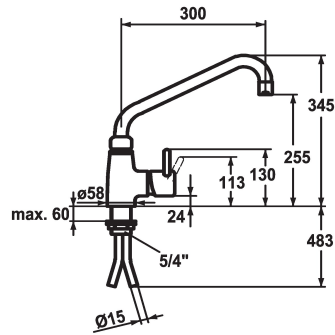

KWC GASTRO

Lever mixer - Commercial kitchen

Modell-Linie: GASTRO | 24.501.044.000

Armatura umywalkowa | Armatura jednouchwytowa

KWC-No.

121267

chromeline, A 300

121268

chromeline, A 450

- * Lever mixer
- * Swivel spout 360°
- with adjustable gland
- Jet regulator
- * OptimalSpace - ample space for washing or working
- * KWC cartridge XL 46 - high capacity

Projection_A

A300

A450

- with ceramic discs
- flow rate and temperature continuously variable
- temperature limitation
- * Copper tubes $\varnothing 15$ mm
- * Fastening by means of threaded sleeve 1 1/4"
- * Mounting hole size $\varnothing 42$ mm

Dimension Height

G_Acoustic group

Projection_A

ATT-KWC-MASS-WASSERAUSTRITT

Material

40 l/min (3 bar)

Kupferrohranschlüsse

schwenkbar