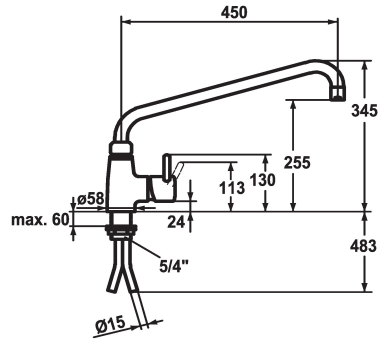

KWC GASTRO

Lever mixer - Commercial kitchen

Modell-Linie: GASTRO | 24.501.046.000

Taps | Manual taps

KWC-No.

121267

chromeline, A 300, Kupferrohranschlüsse

121268

chromeline, A 450

- * Lever mixer
- * Swivel spout 360°
- with adjustable gland
- Jet regulator
- * OptimalSpace - ample space for washing or working
- * KWC cartridge XL 46 - high capacity

Projection_A

A 300

A 450

- with ceramic discs
- flow rate and temperature continuously variable
- temperature limitation
- * Copper tubes $\varnothing 15$ mm
- * Fastening by means of threaded sleeve 1 1/4"
- * Mounting hole size $\varnothing 42$ mm

Technical Data

Flow rate
Connection
Spout
Handling
Color code
Installation_type
Faucet_typ
Dimension Height
G_Acoustic group
Projection_A
Dimension Water outlet
material

40 l/min (3 bar)
Copper tubes
swivel
side lever
chrome
Pillar installation
Lever mixer
345
U
A 450
255
Brass