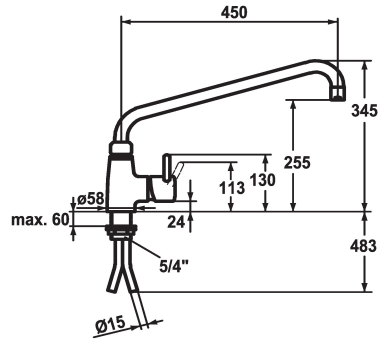

## KWC GASTRO

Lever mixer - Commercial kitchen

Modell-Linie: GASTRO | 24.501.046.000

Taps | Manual taps

### KWC-No.

**121267**

chromeline, A 300, Kupferrohranschlüsse

**121268**

chromeline, A 450

- \* Lever mixer
- \* Swivel spout 360°
- with adjustable gland
- Jet regulator
- \* OptimalSpace - ample space for washing or working
- \* KWC cartridge XL 46 - high capacity

### Projection A

A 300

A 450

- with ceramic discs
- flow rate and temperature continuously variable
- temperature limitation
- \* Copper tubes  $\varnothing 15$  mm
- \* Fastening by means of threaded sleeve 1 1/4"
- \* Mounting hole size  $\varnothing 42$  mm

### Technical Data

Flow rate
Connection
Spout
Handling
Color code
Installation type
Faucet_typ
Dimension Height
Acoustic group
Projection A
Dimension Water outlet
material

40 l/min (3 bar)
Copper tubes
swivel
side lever
chromeline
Pillar installation
Lever mixer
345
U
A 450
255
Brass