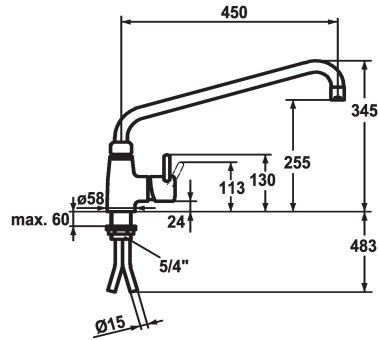

KWC GASTRO

Lever mixer - Commercial kitchen

Modell-Linie: GASTRO | 24.501.046.000

Hanat | Käsi­käyt­toiset hanat

KWC-No.

121267

chromeline, A 300, Kupferroh­ranschlüsse

121268

chromeline, A 450

- * Lever mixer
- * Swivel spout 360°
- with adjustable gland
- Jet regulator
- * OptimalSpace - ample space for washing or working
- * KWC cartridge XL 46 - high capacity

Projection_A

A300

A450

- with ceramic discs
- flow rate and temperature continuously variable
- temperature limitation
- * Copper tubes $\varnothing 15$ mm
- * Fastening by means of threaded sleeve 1 1/4"
- * Mounting hole size $\varnothing 42$ mm

Measure_Height

G_Acoustic group

Projection_A

ATT-KWC-MASS-WASSERAUSTRITT

Materiaali

lviCode

40 l/min (3 bar)

Kupferroh­ranschlüsse