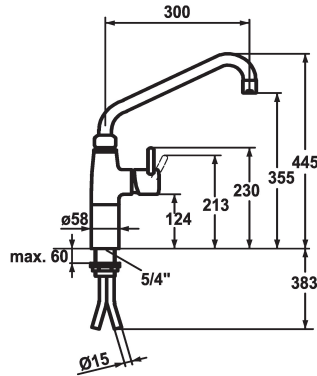

## KWC GASTRO

Lever mixer - Commercial kitchen

Modell-Linie: GASTRO | 24.501.054.000

Taps | Manual taps

### KWC-No.

**121269**  
chromeline, A 300, Kupferrohranschlüsse

**121270**  
chromeline, A 450

- \* Lever mixer
- \* Pillar 100 mm
- \* Swivel spout 360°
- with adjustable gland
- Jet regulator
- \* OptimalSpace - ample space for washing or working
- \* KWC cartridge XL 46 - high capacity

### Projection A

A 300

A 450

- with ceramic discs
- flow rate and temperature continuously variable
- temperature limitation
- \* Copper tubes ø15 mm
- \* Fastening by means of threaded sleeve 1 ¼"
- \* Mounting hole size ø42 mm

### Technical Data

Flow rate
Connection
Spout
Handling
Color code
Installation type
Faucet_typ
Dimension Height
Acoustic group
Projection A
Dimension Water outlet

40 l/min (3 bar)
Copper tubes
swivel
side lever
chromeline
Pillar installation
Lever mixer
445
U
A 300
355