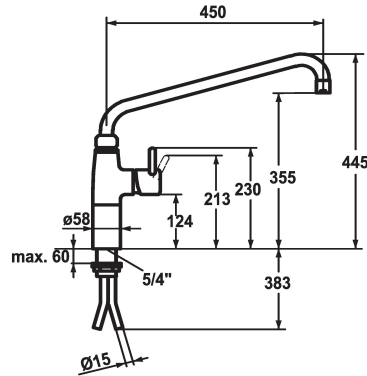

## KWC GASTRO

Lever mixer - Commercial kitchen

Modell-Linie: GASTRO | 24.501.056.000

Armatura umywalkowa | Armatura jednouchwytowa

### KWC-No.

**121269**

chromeline, A 300, Kupferrohranschlüsse

**121270**

chromeline, A 450

- \* Lever mixer
- \* Pillar 100 mm
- \* Swivel spout 360°
- with adjustable gland
- Jet regulator
- \* OptimalSpace - ample space for washing or working
- \* KWC cartridge XL 46 - high capacity

### Projection\_A

A300

A450

- with ceramic discs
- flow rate and temperature continuously variable
- temperature limitation
- \* Copper tubes  $\varnothing 15$  mm
- \* Fastening by means of threaded sleeve 1 1/4"
- \* Mounting hole size  $\varnothing 42$  mm

### Dane techniczne

A\_Spout\_Spray

40 l/min (3 bar)

Connection

Kupferrohranschlüsse

ATT-KWC-AUSLAUF

schwenkbar

Handling