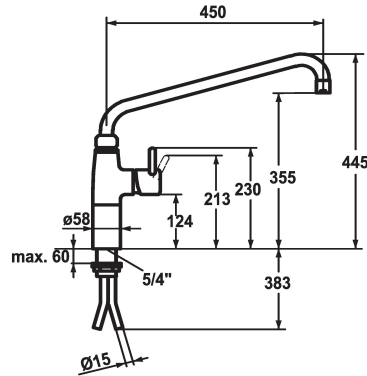

## KWC GASTRO

Lever mixer - Commercial kitchen

Modell-Linie: GASTRO | 24.501.056.000

Kranar | Hydraulické armatúry

### KWC-No.

**121269**  
chromeline, A 300, Kupferrohranschlüsse

**121270**  
chromeline, A 450

- \* Lever mixer
- \* Pillar 100 mm
- \* Swivel spout 360°
- with adjustable gland
- Jet regulator
- \* OptimalSpace - ample space for washing or working
- \* KWC cartridge XL 46 - high capacity

### Projection\_A

A300

A450

- with ceramic discs
- flow rate and temperature continuously variable
- temperature limitation
- \* Copper tubes ø15 mm
- \* Fastening by means of threaded sleeve 1 ¼"
- \* Mounting hole size ø42 mm

### Technical Data

A\_Spout\_Spray

40 l/min (3 bar)

Connection

Kupferrohranschlüsse

ATT-KWC-AUSLAUF

schwenkbar

Handling