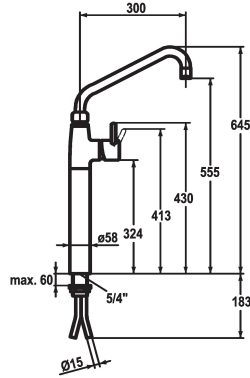

KWC GASTRO

Yksiotesekoittaja. A300

Modell-Linie: GASTRO | 24.501.064.000

Hanat | Käsikäyttöiset hanat

KWC-No.

121271

chromeline, A 300

121272

chromeline, A 450

- Lever mixer
- Pillar 300 mm
- Swivel spout 360°
- with adjustable gland
- Jet regulator
- OptimalSpace - ample space for washing or working
- KWC cartridge XL 46 - high capacity

Projection_A

A300

A450

- with ceramic discs
- flow rate and temperature continuously variable
- temperature limitation
- Copper tubes $\varnothing 15$ mm
- Fastening by means of threaded sleeve 1 1/4"
- Mounting hole size $\varnothing 42$ mm

Tekniset tiedot

A_Spout_Spray

Connection

Spout

ATT-KWC-FARBCODE

Installation_type

Faucet_typ

Measure_Height

G_Acoustic group

Projection_A

ATT-KWC-MASS-WASSERAUSTRITT

IviCode

40 l/min (3 bar)

Kupferrohranschlüsse

schwenkbar

chromeline

Standmontage

Hebelmischer

645

U

A300

555

6285712