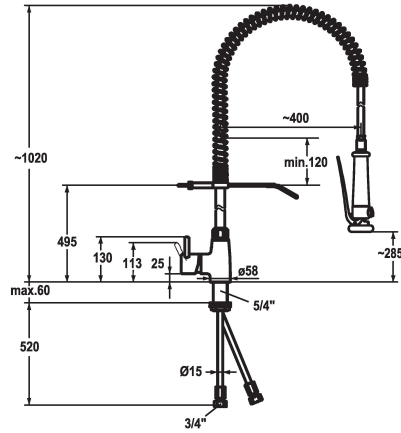

### KWC-No.

**121273**

chromeline, Kupferrohranschlüsse

- \* Lever mixer
- \* Suspension spring
- \* TouchProtect - anti-scald protection thanks to the "double skin" principle
- \* Intrinsically safe against backflow
- \* Pre-rinse spray
- with integrated delayed closing device to minimize water hammer
- with valve maintenance unit for cleaning and swivelling sieve jet
- SprayClean - easy to clean and actively prevents limescale buildup

- SprayLock - lockable jet spray
- PowerClean - needle spray mode
- \* OptimalSpace - ample space for washing or working
- \* KWC cartridge XL 46 - high capacity
- with ceramic discs
- flow rate and temperature continuously variable
- temperature limitation
- \* Copper tubes  $\varnothing 15$  mm
- \* Fastening by means of threaded sleeve 1 3/4"
- \* Mounting hole size  $\varnothing 42$  mm

### Technické údaje

|                             |
|-----------------------------|
| A_Spout_Spray               |
| A_Spray (kitchen)           |
| Connection                  |
| ATT-KWC-WANDHALTER          |
| Handling                    |
| Kitchen_spray               |
| ATT-KWC-FARBCODE            |
| Installation_type           |
| Faucet_typ                  |
| Measure_Height              |
| G_Acoustic group            |
| Projection_A                |
| ATT-KWC-MASS-WASSERAUSTRITT |
| Material                    |

|                      |
|----------------------|
| 32 l/min (3bar)      |
| 15 l/min (3 bar)     |
| Kupferrohranschlüsse |
| mit Wandhalter       |
| seitenbedient        |
| Geschirrbrause       |
| chromeline           |
| Standmontage         |
| Hebelmischer         |
| 1020                 |
| II                   |
| A400                 |
| 285                  |
| mosaz                |