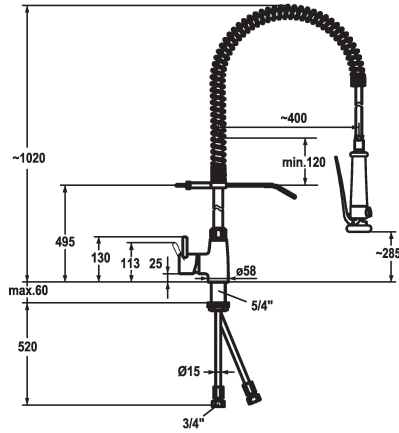

KWC GASTRO Lever mixer - Commercial kitchen

Modell-Linie: GASTRO | 24.501.130.000
Taps | Manual taps

KWC-No.

121273
chromeline, Kupferrohranschlüsse

- * Lever mixer
- * Suspension spring
- * TouchProtect - anti-scald protection thanks to the "double skin" principle
- * Intrinsically safe against backflow
- * Pre-rinse spray
 - with integrated delayed closing device to minimize water hammer
 - with valve maintenance unit for cleaning and swivelling sieve jet
 - SprayClean - easy to clean and actively prevents limescale buildup

- SprayLock - lockable jet spray
- PowerClean - needle spray mode
- * OptimalSpace - ample space for washing or working
- * KWC cartridge XL 46 - high capacity
 - with ceramic discs
 - flow rate and temperature continuously variable
 - temperature limitation
- * Copper tubes $\varnothing 15$ mm
- * Fastening by means of threaded sleeve 1 3/4"
- * Mounting hole size $\varnothing 42$ mm

Technical Data

Flow rate	
Spray: Flow rate	
Connection	
Wall bracket	
Handling	
Kitchenspray	
Color code	
Installation type	
Faucet_typ	
Dimension Height	
Acoustic group	
Projection A	
Dimension Water outlet	
material	

32 l/min (3bar)
15 l/min (3 bar)
Copper tubes
with wall bracket
side lever
Pre-rinse spray
chromeline
Pillar installation
Lever mixer
1020
II
A 400
285
Brass