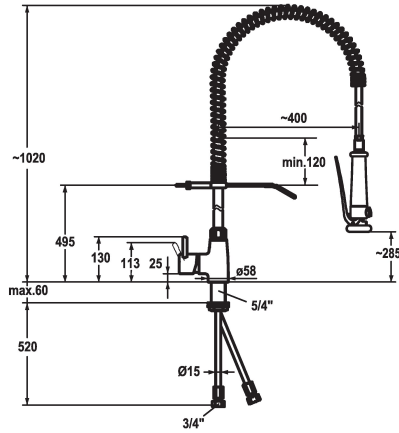

### KWC-No.

**121273**

chromeline, Kupferrohranschlüsse

- \* Lever mixer
- \* Suspension spring
- \* TouchProtect - anti-scald protection thanks to the "double skin" principle
- \* Intrinsically safe against backflow
- \* Pre-rinse spray
  - with integrated delayed closing device to minimize water hammer
  - with valve maintenance unit for cleaning and swivelling sieve jet
- SprayClean - easy to clean and actively prevents limescale buildup

- SprayLock - lockable jet spray
- PowerClean - needle spray mode
- \* OptimalSpace - ample space for washing or working
- \* KWC cartridge XL 46 - high capacity
  - with ceramic discs
  - flow rate and temperature continuously variable
  - temperature limitation
- \* Copper tubes  $\varnothing 15$  mm
- \* Fastening by means of threaded sleeve 1 3/4"
- \* Mounting hole size  $\varnothing 42$  mm

### Dane techniczne

A_Spout_Spray
A_Spray (kitchen)
Connection
ATT-KWC-WANDHALTER
Handling
Kitchen_spray
ATT-KWC-FARBCODE
Installation_type
Faucet_typ
Dimension Height
G_Acoustic group
Projection_A
ATT-KWC-MASS-WASSERAUSTRITT
Material

32 l/min (3bar)
15 l/min (3 bar)
Kupferrohranschlüsse
mit Wandhalter
seitenbedient
Geschirrbrause
chromeline
Standmontage
Hebelmischer
1020
II
A400
285
Mosiqdz