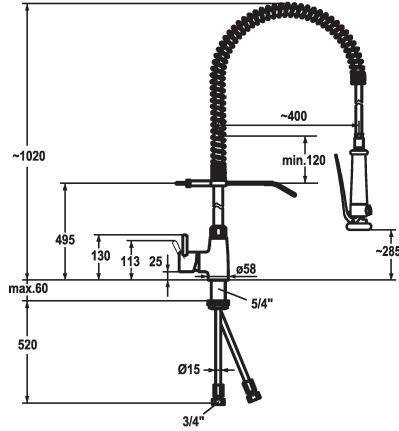

KWC GASTRO

Lever mixer - Commercial kitchen

Modell-Linie: GASTRO | 24.501.130.000

Kranar | Hydraulické armatúry

KWC-No.

121273

chromeline, Kupferrohranschlüsse

- * Lever mixer
- * Suspension spring
- * TouchProtect - anti-scald protection thanks to the "double skin" principle
- * Intrinsicly safe against backflow
- * Pre-rinse spray
- with integrated delayed closing device to minimize water hammer
- with valve maintenance unit for cleaning and swivelling sieve jet
- SprayClean - easy to clean and actively prevents limescale buildup

- SprayLock - lockable jet spray
- PowerClean - needle spray mode
- * OptimalSpace - ample space for washing or working
- * KWC cartridge XL 46 - high capacity
- with ceramic discs
- flow rate and temperature continuously variable
- temperature limitation
- * Copper tubes $\varnothing 15$ mm
- * Fastening by means of threaded sleeve 1 3/4"
- * Mounting hole size $\varnothing 42$ mm

Technical Data

A_Spout_Spray
A_Spray (kitchen)
Connection
ATT-KWC-WANDHALTER
Handling
Kitchen_spray
ATT-KWC-FARBCODE
Installation_type
Faucet_typ
Measure_Height
G_Acoustic group
Projection_A
ATT-KWC-MASS-WASSERAUSTRITT
Material

32 l/min (3bar)
15 l/min (3 bar)
Kupferrohranschlüsse
mit Wandhalter
seitenbedient
Geschirrbrause
chromeline
Standmontage
Hebelmischer
1020
II
A400
285
Mässing