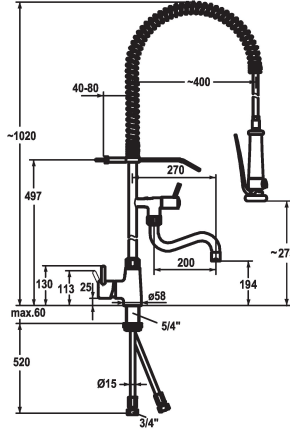

KWC GASTRO Lever mixer - Commercial kitchen

Modell-Linie: GASTRO | 24.501.144.000
Taps | Manual taps

KWC-No.

121275
chromeline, A 200, B 270, Kupferrohranschlüsse

121276
chromeline, A 300, B 370

- * Lever mixer
- * Suspension spring
- * TouchProtect - anti-scald protection thanks to the "double skin" principle
- * Intrinsicly safe against backflow
- * Swivel spout
 - with adjustable gland
 - Jet regulator
- * Pre-rinse spray
 - with integrated delayed closing device to minimize water hammer
 - with valve maintenance unit for cleaning and swivelling sieve jet
 - SprayClean - easy to clean and actively prevents limescale

Projection_A

A 200 / A 400

A 300 / A 400

- buildup
 - SprayLock - lockable jet spray
 - PowerClean - needle spray mode
- * OptimalSpace - ample space for washing or working
- * KWC cartridge XL 46 - high capacity
 - with ceramic discs
 - flow rate and temperature continuously variable
 - temperature limitation
- * Copper tubes Ø15 mm
- * Fastening by means of threaded sleeve 1 ¼"
- * Mounting hole size Ø42 mm

Technical Data

Flow rate
Spray: Flow rate
Connection
Spout
Wall_bracket
Handling
Kitchen_spray
Projection B
Color code
Installation_type
Faucet_typ
Dimension Height
G_Acoustic group
Projection_A
Dimension Water outlet
material

32 l/min (3 bar)
15 l/min (3 bar)
Copper tubes
fixed
with wall bracket
side lever
Pre-rinse spray
B 270
chrome
Pillar installation
Lever mixer
1020
II
A 200 / A 400
194/275
Brass