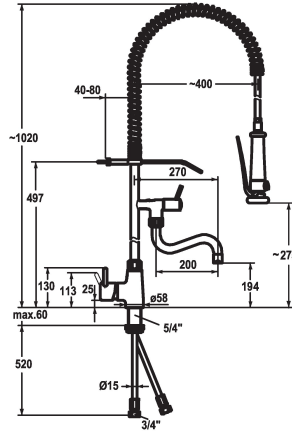

KWC GASTRO Lever mixer - Commercial kitchen

Modell-Linie: GASTRO | 24.501.144.000
Taps | Manual taps

KWC-No.

121275
chromeline, A 200, B 270

121276
chromeline, A 300, B 370

- * Lever mixer
- * Suspension spring
- * TouchProtect - anti-scald protection thanks to the "double skin" principle
- * Intrinsicly safe against backflow
- * Swivel spout
 - with adjustable gland
 - Jet regulator
- * Pre-rinse spray
 - with integrated delayed closing device to minimize water hammer with valve maintenance unit for cleaning
 - SprayClean - easy to clean and actively prevents limescale

Projection A

A 200 / A 400

A 300 / A 400

- buildup
 - SprayLock - lockable jet spray
 - PowerClean - needle spray mode
- * OptimalSpace - ample space for washing or working
- * KWC cartridge XL 46 - high capacity
 - with ceramic discs
 - flow rate and temperature continuously variable
 - temperature limitation
- * Copper tubes ø15 mm
- * Fastening by means of threaded sleeve 1 1/4"
- * Mounting hole size ø42 mm

Technical Data

Flow rate	24 l/min (3 bar)
Spray: Flow rate	15 l/min (3 bar)
Connection	Copper tubes
Spout	fixed
Handling	side lever
Kitchenspray	Pre-rinse spray
Projection B	B 270
Color code	chromeline
Installation type	Pillar installation
Faucet_typ	Basin1
Dimension Height	1020
Acoustic group	2
Projection A	A 200 / A 400
Dimension Water outlet	194/275
material	Brass

Flow rate	24 l/min (3 bar)
Spray: Flow rate	15 l/min (3 bar)
Connection	Copper tubes
Spout	fixed
Handling	side lever
Kitchenspray	Pre-rinse spray
Projection B	B 270
Color code	chromeline
Installation type	Pillar installation
Faucet_typ	Basin1
Dimension Height	1020
Acoustic group	2
Projection A	A 200 / A 400
Dimension Water outlet	194/275
material	Brass