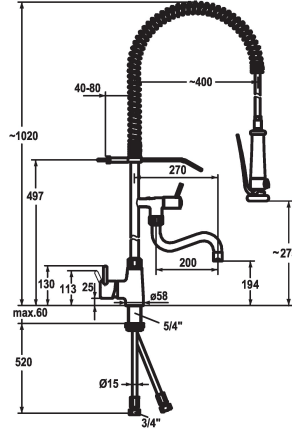

KWC GASTRO Lever mixer - Commercial kitchen

Modell-Linie: GASTRO | 24.501.144.000
Taps | Manual taps

KWC-No.

121275
chromeline, A 200, B 270, Kupferrohranschlüsse

121276
chromeline, A 300, B 370

- * Lever mixer
- * Suspension spring
- * TouchProtect - anti-scald protection thanks to the "double skin" principle
- * Intrinsicly safe against backflow
- * Swivel spout
 - with adjustable gland
 - Jet regulator
- * Pre-rinse spray
 - with integrated delayed closing device to minimize water hammer
 - with valve maintenance unit for cleaning and swivelling sieve jet
 - SprayClean - easy to clean and actively prevents limescale

Projection A

A 200 / A 400

A 300 / A 400

- buildup
 - SprayLock - lockable jet spray
 - PowerClean - needle spray mode
- * OptimalSpace - ample space for washing or working
- * KWC cartridge XL 46 - high capacity
 - with ceramic discs
 - flow rate and temperature continuously variable
 - temperature limitation
- * Copper tubes Ø15 mm
- * Fastening by means of threaded sleeve 1 1/4"
- * Mounting hole size Ø42 mm

Technical Data

Flow rate
Spray: Flow rate
Connection
Spout
Wall bracket
Handling
Kitchenspray
Projection B
Color code
Installation type
Faucet_typ
Measure Height
Acoustic group
Spray outlet: Acoustic group
Projection A
Dimension Water outlet
material

32 l/min (3 bar)
15 l/min (3 bar)
Copper tubes
fixed
with wall bracket
side lever
Pre-rinse spray
B 270
chromeline
Pillar installation
Lever mixer
1020
II
I
A 200 / A 400
194/275
Brass