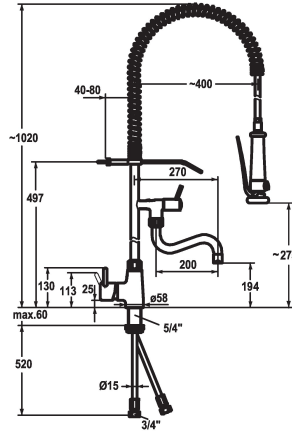

KWC KWC GASTRO Vipuhana esipesusuihkulla A20

Modell-Linie: GASTRO | 24.501.144.000
Hanat | Käsikäyttöiset hanat

KWC-No.

121275
KWC GASTRO Vipuhana esipesusuihkulla A20

121276
chromeline, A 300, B 370

Projection_A

- buildup
 - SprayLock - lockable jet spray
 - PowerClean - needle spray mode
- * OptimalSpace - ample space for washing or working
- * KWC cartridge XL 46 - high capacity
 - with ceramic discs
 - flow rate and temperature continuously variable
 - temperature limitation
- * Copper tubes $\varnothing 15$ mm
- * Fastening by means of threaded sleeve 1 1/4"
- * Mounting hole size $\varnothing 42$ mm

Tekniset tiedot

A_Spout_Spray
A_Spray (kitchen)
Connection
Spout
Handling
Kitchen_spray
Projection_B
ATT-KWC-FARBCODE
Installation_type
Faucet_typ
Measure_Height
G_Acoustic group
Projection_A
ATT-KWC-MASS-WASSERAUSTRITT
Materiaali
IviCode

24 l/min (3 bar)
15 l/min (3 bar)
Kupferrohranschlüsse
Kiinnitetty
seitenbedient
Geschirrabrause
B270
chromeline
Standmontage
01
1020
2
A200/A400
194/275
Messinki
6285714