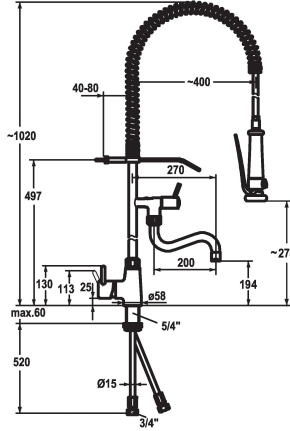

KWC GASTRO Lever mixer - Commercial kitchen

Modell-Linie: GASTRO | 24.501.144.000
Kranar | Hydraulické armatury

KWC-No.

121275
chromeline, A 200, B 270, Kupferrohranschlüsse

121276
chromeline, A 300, B 370

- buildup
 - SprayLock - lockable jet spray
 - PowerClean - needle spray mode
- * OptimalSpace - ample space for washing or working
- * KWC cartridge XL 46 - high capacity
 - with ceramic discs
 - flow rate and temperature continuously variable
 - temperature limitation
- * Copper tubes ø15 mm
- * Fastening by means of threaded sleeve 1 1/4"
- * Mounting hole size ø42 mm

Technical Data

A_Spout_Spray
A_Spray (kitchen)
Connection
ATT-KWC-AUSLAUF
ATT-KWC-WANDHALTER
Handling
Kitchen_spray
Projection_B
ATT-KWC-FARBCODE
Installation_type
Faucet_typ
Measure_Height
G_Acoustic group
Projection_A
ATT-KWC-MASS-WASSERAUSTRITT
Material

32 l/min (3 bar)
15 l/min (3 bar)
Kupferrohranschlüsse
fest
mit Wandhalter
seitenbedient
Geschirrbrause
B270
chromeline
Standmontage
Hebelmischer
1020
II
A200/A400
194/275
Mässing