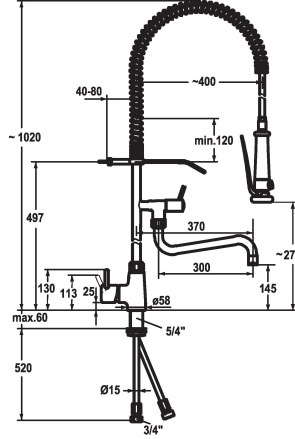

KWC GASTRO Lever mixer - Commercial kitchen

Modell-Linie: GASTRO | 24.501.146.000
Taps | Manual taps

KWC-No.

121275
chromeline, A 200, B 270, Kupferrohranschlüsse

121276
chromeline, A 300, B 370

- * Lever mixer
- * Suspension spring
- * TouchProtect - anti-scald protection thanks to the "double skin" principle
- * Intrinsicly safe against backflow
- * Swivel spout
 - with adjustable gland
 - Jet regulator
- * Pre-rinse spray
 - with integrated delayed closing device to minimize water hammer
 - with valve maintenance unit for cleaning and swivelling sieve jet
 - SprayClean - easy to clean and actively prevents limescale

Projection_A

A 200 / A 400

A 300 / A 400

- buildup
 - SprayLock - lockable jet spray
 - PowerClean - needle spray mode
- * OptimalSpace - ample space for washing or working
- * KWC cartridge XL 46 - high capacity
 - with ceramic discs
 - flow rate and temperature continuously variable
 - temperature limitation
- * Copper tubes $\varnothing 15$ mm
- * Fastening by means of threaded sleeve 1 1/4"
- * Mounting hole size $\varnothing 42$ mm

Technical Data

Flow rate
Spray: Flow rate
Connection
Spout
Wall_bracket
Handling
Kitchen_spray
Projection B
Color code
Installation_type
Faucet_typ
Dimension Height
G_Acoustic group
Projection_A
Dimension Water outlet
material

32 l/min (3 bar)
15 l/min (3 bar)
Copper tubes
fixed
with wall bracket
side lever
Pre-rinse spray
B 370
chrome
Pillar installation
Lever mixer
1020
II
A 300 / A 400
194/275
Brass