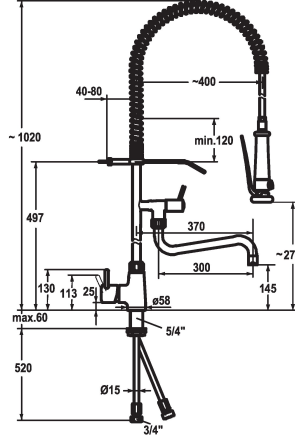

KWC GASTRO Lever mixer - Commercial kitchen

Modell-Linie: GASTRO | 24.501.146.000
Taps | Manual taps

KWC-No.

121275
chromeline, A 200, B 270, Kupferrohranschlüsse

121276
chromeline, A 300, B 370

- * Lever mixer
- * Suspension spring
- * TouchProtect - anti-scald protection thanks to the "double skin" principle
- * Intrinsicly safe against backflow
- * Swivel spout
 - with adjustable gland
 - Jet regulator
- * Pre-rinse spray
 - with integrated delayed closing device to minimize water hammer
 - with valve maintenance unit for cleaning and swivelling sieve jet
 - SprayClean - easy to clean and actively prevents limescale

Projection A

A 200 / A 400

A 300 / A 400

- buildup
 - SprayLock - lockable jet spray
 - PowerClean - needle spray mode
- * OptimalSpace - ample space for washing or working
- * KWC cartridge XL 46 - high capacity
 - with ceramic discs
 - flow rate and temperature continuously variable
 - temperature limitation
- * Copper tubes $\varnothing 15$ mm
- * Fastening by means of threaded sleeve 1 1/4"
- * Mounting hole size $\varnothing 42$ mm

Technical Data

Flow rate
Spray: Flow rate
Connection
Spout
Wall bracket
Handling
Kitchenspray
Projection B
Color code
Installation type
Faucet_typ
Dimension Height
Acoustic group
Spray outlet: Acoustic group
Projection A
Dimension Water outlet
material

32 l/min (3 bar)
15 l/min (3 bar)
Copper tubes
fixed
with wall bracket
side lever
Pre-rinse spray
B 370
chromeline
Pillar installation
Lever mixer
1020
II
I
A 300 / A 400
194/275
Brass