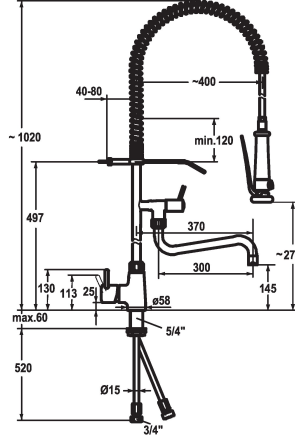

KWC GASTRO Lever mixer - Commercial kitchen

Modell-Linie: GASTRO | 24.501.146.000
Taps | Manual taps

KWC-No.

121275
chromeline, A 200, B 270

121276
chromeline, A 300, B 370

- * Lever mixer
- * Suspension spring
- * TouchProtect - anti-scald protection thanks to the "double skin" principle
- * Intrinsicly safe against backflow
- * Swivel spout
 - with adjustable gland
 - Jet regulator
- * Pre-rinse spray
 - with integrated delayed closing device to minimize water hammer with valve maintenance unit for cleaning
 - SprayClean - easy to clean and actively prevents limescale

Projection A

A 200 / A 400

A 300 / A 400

- buildup
 - SprayLock - lockable jet spray
 - PowerClean - needle spray mode
- * OptimalSpace - ample space for washing or working
- * KWC cartridge XL 46 - high capacity
 - with ceramic discs
 - flow rate and temperature continuously variable
 - temperature limitation
- * Copper tubes $\varnothing 15$ mm
- * Fastening by means of threaded sleeve 1 1/4"
- * Mounting hole size $\varnothing 42$ mm

Technical Data

Flow rate	24 l/min (3 bar)
Spray: Flow rate	15 l/min (3 bar)
Connection	Copper tubes
Spout	fixed
Handling	side lever
Kitchenspray	Pre-rinse spray
Projection B	B 370
Color code	chromeline
Installation type	Pillar installation
Faucet_typ	Basin1
Measure Height	1020
Acoustic group	2
Projection A	A 300 / A 400
Dimension Water outlet	194/275
material	Brass

Flow rate	24 l/min (3 bar)
Spray: Flow rate	15 l/min (3 bar)
Connection	Copper tubes
Spout	fixed
Handling	side lever
Kitchenspray	Pre-rinse spray
Projection B	B 370
Color code	chromeline
Installation type	Pillar installation
Faucet_typ	Basin1
Measure Height	1020
Acoustic group	2
Projection A	A 300 / A 400
Dimension Water outlet	194/275
material	Brass