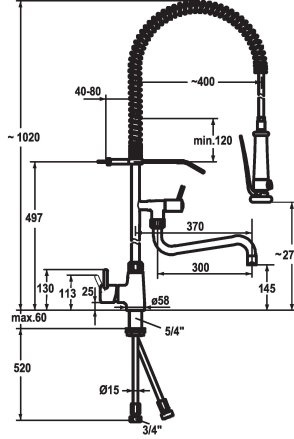

## KWC GASTRO Lever mixer - Commercial kitchen

Modell-Linie: GASTRO | 24.501.146.000  
Hanat | Käsi­käyt­toiset hanat

### KWC-No.

**121275**  
KWC GASTRO Vipuhana esipesusuihkulla A20

**121276**  
chromeline, A 300, B 370

- buildup
  - SprayLock - lockable jet spray
  - PowerClean - needle spray mode
- \* OptimalSpace - ample space for washing or working
- \* KWC cartridge XL 46 - high capacity
  - with ceramic discs
  - flow rate and temperature continuously variable
  - temperature limitation
- \* Copper tubes  $\varnothing 15$  mm
- \* Fastening by means of threaded sleeve 1 1/4"
- \* Mounting hole size  $\varnothing 42$  mm

### Tekniset tiedot

A_Spout_Spray
A_Spray (kitchen)
Connection
Spout
ATT-KWC-WANDHALTER
Handling
Kitchen_spray
Projection_B
ATT-KWC-FARBCODE
Installation_type
Faucet_typ
Measure_Height
G_Acoustic group
ATT-KWC-G_BRAUSENABGANG
Projection_A
ATT-KWC-MASS-WASSERAUSTRITT
Materiaali
IviCode