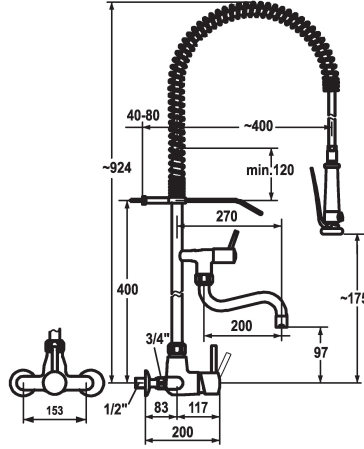

KWC GASTRO Lever mixer - Commercial kitchen

Modell-Linie: GASTRO | 24.502.164.000
Taps | Manual taps

KWC-No.

121281
chromeline, AD 153 +/- 8 mm, A 200, B 270

121284
chromeline, AD 153 +/- 8 mm, A 300, B 370

- SprayClean - easy to clean and actively prevents limescale buildup
- SprayLock - lockable jet spray
- PowerClean - needle spray mode
- * OptimalSpace - ample space for washing or working
- * KWC cartridge XL 46 - high capacity
 - with ceramic discs
 - flow rate and temperature continuously variable
 - temperature limitation
- * Wall connections 1/2" x 3/4", with shut-off valve L 40 eccentric 4 mm

Technical Data

Flow rate	34 l/min (3 bar)
Spray: Flow rate	15 l/min (3 bar)
Spout	fixed
Wall_bracket	with wall bracket
Kitchen_spray	Pre-rinse spray
Projection B	B 270
Color code	chrome
Installation_type	Wall mounted
Faucet_typ	Lever mixer
Dimension Height	924
G_Acoustic group	II
Projection_A	A 200 / A 400
Connection measure	153 +/- 8
Dimension Water outlet	97/175
material	Brass

Flow rate	34 l/min (3 bar)
Spray: Flow rate	15 l/min (3 bar)
Spout	fixed
Wall_bracket	with wall bracket
Kitchen_spray	Pre-rinse spray
Projection B	B 270
Color code	chrome
Installation_type	Wall mounted
Faucet_typ	Lever mixer
Dimension Height	924
G_Acoustic group	II
Projection_A	A 200 / A 400
Connection measure	153 +/- 8
Dimension Water outlet	97/175
material	Brass