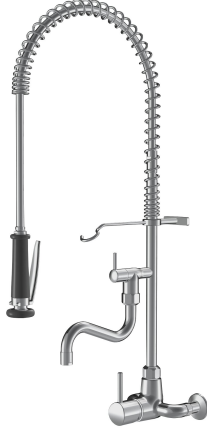

KWC GASTRO Lever mixer - Commercial kitchen

Modell-Linie: GASTRO | 24.502.164.000
Taps | Manual taps

KWC-No.

121281
chromeline, AD 153 +/- 8 mm, A 200, B 270

121284
chromeline, AD 153 +/- 8 mm, A 300, B 370

Projection_A

A 200 / A 400

A 300

- * Lever mixer
- * Suspension spring
- * TouchProtect - anti-scald protection thanks to the "double skin" principle
- * Intrinsicly safe against backflow
- * Swivel spout 160°
 - with adjustable gland
 - Jet regulator
- * Pre-rinse spray
 - with integrated delayed closing device to minimize water hammer
 - with valve maintenance unit for cleaning and swivelling sieve jet

- SprayClean - easy to clean and actively prevents limescale buildup
- SprayLock - lockable jet spray
- PowerClean - needle spray mode
- * OptimalSpace - ample space for washing or working
- * KWC cartridge XL 46 - high capacity
 - with ceramic discs
 - flow rate and temperature continuously variable
 - temperature limitation
- * Wall connections 1/2" x 3/4", with shut-off valve L 40 eccentric 4 mm

Technical Data

Flow rate	34 l/min (3 bar)
Spray: Flow rate	15 l/min (3 bar)
Spout	fixed
Wall_bracket	with wall bracket
Kitchen_spray	Pre-rinse spray
Projection B	B 270
Color code	chrome
Installation_type	Wall mounted
Faucet_typ	Lever mixer
Dimension Height	924
G_Acoustic group	II
Projection_A	A 200 / A 400
Connection measure	153 +/- 8
Dimension Water outlet	97/175
material	Brass