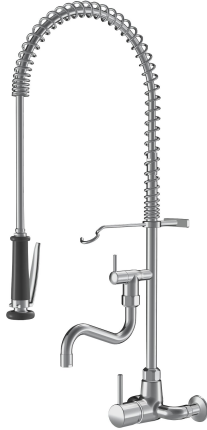

KWC GASTRO Lever mixer - Commercial kitchen

Modell-Linie: GASTRO | 24.502.164.000
Taps | Manual taps

KWC-No.

121281
chromeline, AD 153 +/- 8 mm, A 200, B 270

121284
chromeline, AD 153 +/- 8 mm, A 300, B 370

- * Lever mixer
- * Suspension spring
- * TouchProtect - anti-scald protection thanks to the "double skin" principle
- * Intrinsicly safe against backflow
- * Swivel spout 160°
 - with adjustable gland
 - Jet regulator
- * Pre-rinse spray
 - with integrated delayed closing device to minimize water hammer
 - with valve maintenance unit for cleaning and swivelling sieve jet

Projection A

A 200 / A 400

A 300

- SprayClean - easy to clean and actively prevents limescale buildup
- SprayLock - lockable jet spray
- PowerClean - needle spray mode
- * OptimalSpace - ample space for washing or working
- * KWC cartridge XL 46 - high capacity
 - with ceramic discs
 - flow rate and temperature continuously variable
 - temperature limitation
- * Wall connections 1/2" x 3/4", with shut-off valve L 40 eccentric 4 mm

Technical Data

Flow rate	34 l/min (3 bar)
Spray: Flow rate	15 l/min (3 bar)
Spout	fixed
Wall bracket	with wall bracket
Kitchenspray	Pre-rinse spray
Projection B	B 270
Color code	chromeline
Installation type	Wall mounted
Faucet_typ	Lever mixer
Dimension Height	924
Acoustic group	II
Spray outlet: Acoustic group	I
Projection A	A 200 / A 400
Connection measure	153 +/- 8
Dimension Water outlet	97/175
material	Brass