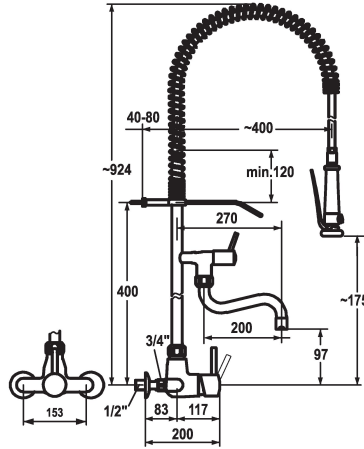

KWC GASTRO Lever mixer - Commercial kitchen

Modell-Linie: GASTRO | 24.502.164.000
Taps | Manual taps

KWC-No.

121281
chromeline, AD 153 +/- 8 mm, A 200, B 270

121284
chromeline, AD 153 +/- 8 mm, A 300, B 370

Projection A

A 200 / A 400

A 300

- SprayClean - easy to clean and actively prevents limescale buildup
- SprayLock - lockable jet spray
- PowerClean - needle spray mode
- * OptimalSpace - ample space for washing or working
- * KWC cartridge XL 46 - high capacity
 - with ceramic discs
 - flow rate and temperature continuously variable
 - temperature limitation
- * Wall connections 1/2" x 3/4", with shut-off valve L 40 eccentric 4 mm

Technical Data

Flow rate	34 l/min (3 bar)
Spray: Flow rate	15 l/min (3 bar)
Spout	fixed
Wall bracket	with wall bracket
Kitchenspray	Pre-rinse spray
Projection B	B 270
Color code	chromeline
Installation type	Wall mounted
Faucet_typ	Lever mixer
Dimension Height	924
Acoustic group	II
Spray outlet: Acoustic group	I
Projection A	A 200 / A 400
Connection measure	153 +/- 8
Dimension Water outlet	97/175
material	Brass

Flow rate	34 l/min (3 bar)
Spray: Flow rate	15 l/min (3 bar)
Spout	fixed
Wall bracket	with wall bracket
Kitchenspray	Pre-rinse spray
Projection B	B 270
Color code	chromeline
Installation type	Wall mounted
Faucet_typ	Lever mixer
Dimension Height	924
Acoustic group	II
Spray outlet: Acoustic group	I
Projection A	A 200 / A 400
Connection measure	153 +/- 8
Dimension Water outlet	97/175
material	Brass