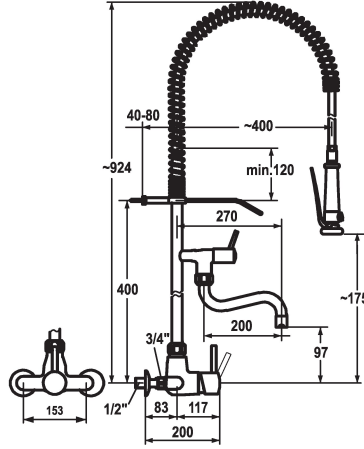

KWC GASTRO Lever mixer - Commercial kitchen

Modell-Linie: GASTRO | 24.502.164.000
Taps | Manual taps

KWC-No.

121281
chromeline, AD 153 +/- 8 mm, A 200, B 270

121284
chromeline, AD 153 +/- 8 mm, A 300, B 370

- * Lever mixer
- * Suspension spring
- * TouchProtect - anti-scald protection thanks to the "double skin" principle
- * Intrinsicly safe against backflow
- * Swivel spout 160°
 - with adjustable gland
 - Jet regulator
- * Pre-rinse spray
 - with integrated delayed closing device to minimize water hammer
 - with valve maintenance unit for cleaning and swivelling sieve jet

Technical Data

Flow rate	34 l/min (3 bar)
Spray: Flow rate	15 l/min (3 bar)
Spout	fixed
Wall bracket	with wall bracket
Kitchenspray	Pre-rinse spray
Projection B	B 270
Color code	chromeline
Installation type	Wall mounted
Faucet_typ	Lever mixer
Measure Height	924
Acoustic group	II
Projection A	A 200 / A 400
Connection measure	153 +/- 8
Dimension Water outlet	97/175
material	Brass

Projection A

A 200 / A 400

A 300

- SprayClean - easy to clean and actively prevents limescale buildup
- SprayLock - lockable jet spray
- PowerClean - needle spray mode
- * OptimalSpace - ample space for washing or working
- * KWC cartridge XL 46 - high capacity
 - with ceramic discs
 - flow rate and temperature continuously variable
 - temperature limitation
- * Wall connections 1/2" x 3/4", with shut-off valve L 40 eccentric 4 mm