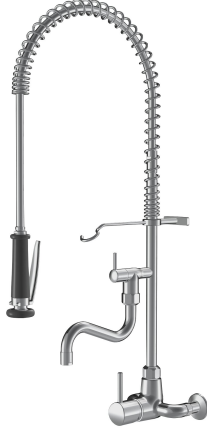

KWC GASTRO Lever mixer - Commercial kitchen

Modell-Linie: GASTRO | 24.502.164.000
Taps | Manual taps

KWC-No.

121281
chromeline, AD 153 +/- 8 mm, A 200, B 270

121284
chromeline, AD 153 +/- 8 mm, A 300, B 370

- * Lever mixer
- * Suspension spring
- * TouchProtect - anti-scald protection thanks to the "double skin" principle
- * Intrinsicly safe against backflow
- * Swivel spout 160°
 - with adjustable gland
 - Jet regulator
- * Pre-rinse spray
 - with integrated delayed closing device to minimize water hammer
 - with valve maintenance unit for cleaning and swivelling sieve jet

Technical Data

Flow rate	34 l/min (3 bar)
Spray: Flow rate	15 l/min (3 bar)
Spout	fixed
Wall bracket	with wall bracket
Kitchenspray	Pre-rinse spray
Projection B	B 270
Color code	chromeline
Installation type	Wall mounted
Faucet_typ	Lever mixer
Measure Height	924
Acoustic group	II
Projection A	A 200 / A 400
Connection measure	153 +/- 8
Dimension Water outlet	97/175
material	Brass

Projection A

A 200 / A 400

A 300

- SprayClean - easy to clean and actively prevents limescale buildup
- SprayLock - lockable jet spray
- PowerClean - needle spray mode
- * OptimalSpace - ample space for washing or working
- * KWC cartridge XL 46 - high capacity
 - with ceramic discs
 - flow rate and temperature continuously variable
 - temperature limitation
- * Wall connections 1/2" x 3/4", with shut-off valve L 40 eccentric 4 mm