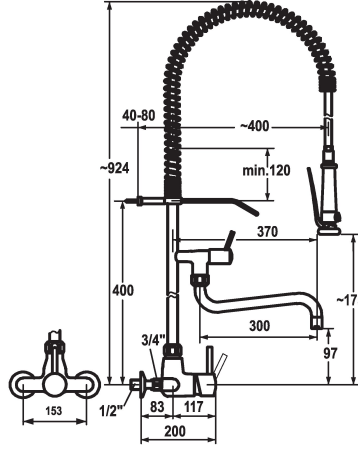

## KWC GASTRO Lever mixer - Commercial kitchen

Modell-Linie: GASTRO | 24.502.166.000  
Taps | Manual taps

### KWC-No.

**121281**  
chromeline, AD 153 +/- 8 mm, A 200, B 270

**121284**  
chromeline, AD 153 +/- 8 mm, A 300, B 370

### Technical Data

Flow rate	34 l/min (3 bar)
Spray: Flow rate	15 l/min (3 bar)
Spout	fixed
Wall_bracket	with wall bracket
Kitchen_spray	Pre-rinse spray
Projection B	B 370
Color code	chrome
Installation_type	Wall mounted
Faucet_typ	Lever mixer
G_Acoustic group	II
G_Acoustic group_Shower_outlet	I
Projection_A	A 300
Connection measure	153 +/- 8
Dimension Water outlet	97/175
material	Brass

Flow rate	34 l/min (3 bar)
Spray: Flow rate	15 l/min (3 bar)
Spout	fixed
Wall_bracket	with wall bracket
Kitchen_spray	Pre-rinse spray
Projection B	B 370
Color code	chrome
Installation_type	Wall mounted
Faucet_typ	Lever mixer
G_Acoustic group	II
G_Acoustic group_Shower_outlet	I
Projection_A	A 300
Connection measure	153 +/- 8
Dimension Water outlet	97/175
material	Brass