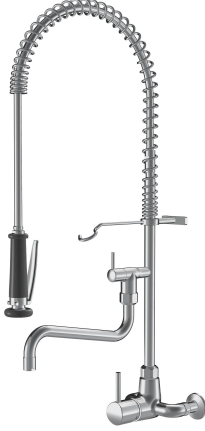

## KWC GASTRO Lever mixer - Commercial kitchen

Modell-Linie: GASTRO | 24.502.166.000  
Taps | Manual taps

### KWC-No.

**121281**  
chromeline, AD 153 +/- 8 mm, A 200, B 270

**121284**  
chromeline, AD 153 +/- 8 mm, A 300, B 370

### Projection\_A

A 200 / A 400

A 300

- \* Lever mixer
- \* Suspension spring
- \* TouchProtect - anti-scald protection thanks to the "double skin" principle
- \* Intrinsicly safe against backflow
- \* Swivel spout 160°
  - with adjustable gland
  - Jet regulator
- \* Pre-rinse spray
  - with integrated delayed closing device to minimize water hammer
  - with valve maintenance unit for cleaning and swivelling sieve jet

- SprayClean - easy to clean and actively prevents limescale buildup
- SprayLock - lockable jet spray
- PowerClean - needle spray mode
- \* OptimalSpace - ample space for washing or working
- \* KWC cartridge XL 46 - high capacity
  - with ceramic discs
  - flow rate and temperature continuously variable
  - temperature limitation
- \* Wall connections 1/2" x 3/4", without shut-off valve L 40 eccentric 4 mm