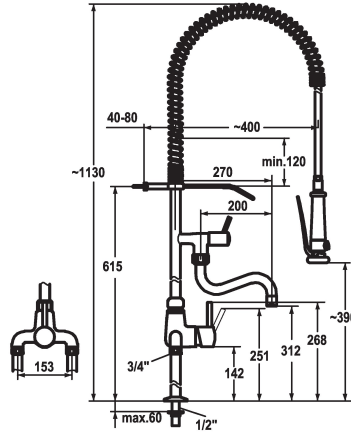

KWC GASTRO Lever mixer - Commercial kitchen

Modell-Linie: GASTRO | 24.503.114.000
Taps | Manual taps

KWC-No.

121294
chromeline, AD 153, A 200, B 270

- * Lever mixer
- * Suspension spring
- * TouchProtect - anti-scald protection thanks to the "double skin" principle
- * Intrinsically safe against backflow
- * Swivel spout
 - with adjustable gland
 - Jet regulator
- * Pre-rinse spray
 - with integrated delayed closing device to minimize water hammer
 - with valve maintenance unit for cleaning and swivelling sieve jet

Projection_A

A 270 / A400

- SprayClean - easy to clean and actively prevents limescale buildup
- SprayLock - lockable jet spray
- PowerClean - needle spray mode
- * OptimalSpace - ample space for washing or working
- * KWC cartridge XL 46 - high capacity
 - with ceramic discs
 - flow rate and temperature continuously variable
 - temperature limitation
- * Pillar connections 1/2" x 3/4" L 130
- * Mounting hole size $\varnothing 22$ mm

Technical Data

Flow rate	34 l/min (3 bar)
Spray: Flow rate	15 l/min (3 bar)
Spout	fixed
Wall_bracket	with wall bracket
Kitchen_spray	Pre-rinse spray
Projection B	B 270
Color code	chrome
Installation_type	Pillar installation
Faucet_typ	Lever mixer
Dimension Height	1130
G_Acoustic group	II
G_Acoustic group_Shower_outlet	I
Projection_A	A 270 / A400
Connection measure	153
Dimension Water outlet	312/390
material	Brass

Flow rate	34 l/min (3 bar)
Spray: Flow rate	15 l/min (3 bar)
Spout	fixed
Wall_bracket	with wall bracket
Kitchen_spray	Pre-rinse spray
Projection B	B 270
Color code	chrome
Installation_type	Pillar installation
Faucet_typ	Lever mixer
Dimension Height	1130
G_Acoustic group	II
G_Acoustic group_Shower_outlet	I
Projection_A	A 270 / A400
Connection measure	153
Dimension Water outlet	312/390
material	Brass