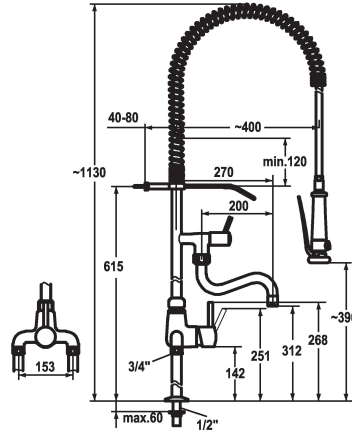

KWC GASTRO Lever mixer - Commercial kitchen

Modell-Linie: GASTRO | 24.503.114.000
Taps | Manual taps

KWC-No.

121294
chromeline, AD 153, A 200, B 270

- * Lever mixer
- * Suspension spring
- * TouchProtect - anti-scald protection thanks to the "double skin" principle
- * Intrinsicly safe against backflow
- * Swivel spout
 - with adjustable gland
 - Jet regulator
- * Pre-rinse spray
 - with integrated delayed closing device to minimize water hammer
 - with valve maintenance unit for cleaning and swivelling sieve jet

Projection A

A 270 / A400

- SprayClean - easy to clean and actively prevents limescale buildup
- SprayLock - lockable jet spray
- PowerClean - needle spray mode
- * OptimalSpace - ample space for washing or working
- * KWC cartridge XL 46 - high capacity
 - with ceramic discs
 - flow rate and temperature continuously variable
 - temperature limitation
- * Pillar connections 1/2" x 3/4" L 130
- * Mounting hole size ø22 mm

Technical Data

Flow rate	34 l/min (3 bar)
Spray: Flow rate	15 l/min (3 bar)
Spout	fixed
Wall bracket	with wall bracket
Kitchenspray	Pre-rinse spray
Projection B	B 270
Color code	chromeline
Installation type	Pillar installation
Faucet_typ	Lever mixer
Dimension Height	1130
Acoustic group	II
Spray outlet: Acoustic group	I
Projection A	A 270 / A400
Connection measure	153
Dimension Water outlet	312/390
material	Brass

Flow rate	34 l/min (3 bar)
Spray: Flow rate	15 l/min (3 bar)
Spout	fixed
Wall bracket	with wall bracket
Kitchenspray	Pre-rinse spray
Projection B	B 270
Color code	chromeline
Installation type	Pillar installation
Faucet_typ	Lever mixer
Dimension Height	1130
Acoustic group	II
Spray outlet: Acoustic group	I
Projection A	A 270 / A400
Connection measure	153
Dimension Water outlet	312/390
material	Brass