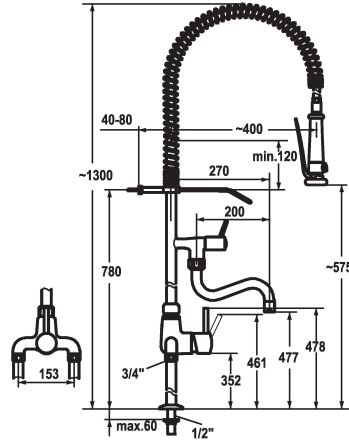

Modell-Linie: GASTRO | 24.503.124.000
 Umyvadlové armatury | Hydraulické armatury

KWC-No.

121296
 chromeline, AD 153, A 200, B 270

121297
 chromeline, AD 153, A 300, B 370

Projection_A

A200/A400

A300/A400

- * Lever mixer
- * Suspension spring
- * TouchProtect - anti-scald protection thanks to the "double skin" principle
- * Intrinsicly safe against backflow
- * Swivel spout
 - with adjustable gland
 - Jet regulator
- * Pre-rinse spray
 - with integrated delayed closing device to minimize water hammer with valve maintenance unit for cleaning

- SprayClean - easy to clean and actively prevents limescale buildup
- SprayLock - lockable jet spray
- PowerClean - needle spray mode
- * OptimalSpace - ample space for washing or working
- * KWC cartridge XL 46 - high capacity
 - with ceramic discs
 - flow rate and temperature continuously variable
 - temperature limitation
- * Pillar connections 1/2" x 3/4" L 340
- * Mounting hole size ø22 mm

Technické údaje

A_Spout_Spray

34 l/min (3 bar)

A_Spray (kitchen)

15 l/min (3 bar)

ATT-KWC-AUSLAUF

fixovaná

ATT-KWC-WANDHALTER

A200/A400

Connection measure

153

ATT-KWC-MASS-WASSERAUSTRITT

270/575

Material

mosaz