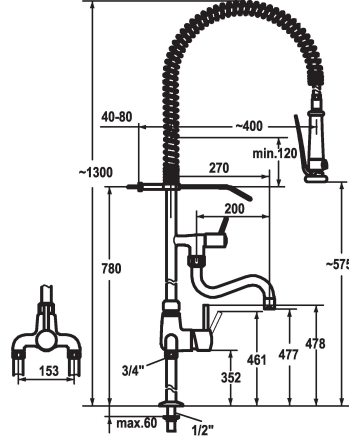

KWC GASTRO Lever mixer - Commercial kitchen

Modell-Linie: GASTRO | 24.503.124.000
Kranar | Hydraulické armatury

KWC-No.

121296
chromeline, AD 153, A 200, B 270

121297
chromeline, AD 153, A 300, B 370

Projection_A

- SprayClean - easy to clean and actively prevents limescale buildup
- SprayLock - lockable jet spray
- PowerClean - needle spray mode
- * OptimalSpace - ample space for washing or working
- * KWC cartridge XL 46 - high capacity
 - with ceramic discs
 - flow rate and temperature continuously variable
 - temperature limitation
- * Pillar connections 1/2" x 3/4" L 340
- * Mounting hole size $\varnothing 22$ mm

Technical Data

A_Spout_Spray

34 l/min (3 bar)

A_Spray (kitchen)

15 l/min (3 bar)

ATT-KWC-AUSLAUF

fest

ATT-KWC-WANDHALTER

A200/A400

Connection measure

153

ATT-KWC-MASS-WASSERAUSTRITT

270/575

Material

Mässing