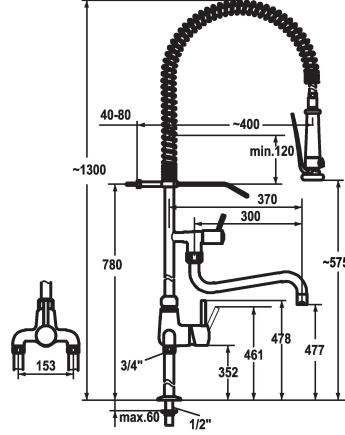

Modell-Linie: GASTRO | 24.503.126.000

Umyvadlové armatury | Hydraulické armatury

KWC-No.

121296

chromeline, AD 153, A 200, B 270

121297

chromeline, AD 153, A 300, B 370

Projection_A

- SprayClean - easy to clean and actively prevents limescale buildup
- SprayLock - lockable jet spray
- PowerClean - needle spray mode
- * OptimalSpace - ample space for washing or working
- * KWC cartridge XL 46 - high capacity
 - with ceramic discs
 - flow rate and temperature continuously variable
 - temperature limitation
- * Pillar connections 1/2" x 3/4" L 340
- * Mounting hole size ø22 mm

Technické údaje

A_Spout_Spray

34 l/min (3 bar)

A_Spray (kitchen)

15 l/min (3 bar)

ATT-KWC-AUSLAUF

fixovaná

ATT-KWC-WANDHALTER

I

Projection_A

A300/A400

Connection measure

153

ATT-KWC-MASS-WASSERAUSTRITT

477/580

Materiál