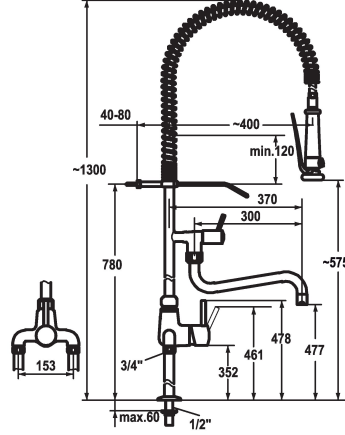

### KWC-No.

**121296**  
chromeline, AD 153, A 200, B 270

**121297**  
chromeline, AD 153, A 300, B 370

- SprayClean - easy to clean and actively prevents limescale buildup
- SprayLock - lockable jet spray
- PowerClean - needle spray mode
- \* OptimalSpace - ample space for washing or working
- \* KWC cartridge XL 46 - high capacity
- with ceramic discs
- flow rate and temperature continuously variable
- temperature limitation
- \* Pillar connections 1/2" x 3/4" L 340
- \* Mounting hole size ø22 mm

### Technical Data

Flow rate	34 l/min (3 bar)
Spray: Flow rate	15 l/min (3 bar)
Spout	fixed
Wall_bracket	with wall bracket
Kitchen_spray	Pre-rinse spray
Projection B	B 370
Color code	chrome
Installation_type	Pillar installation
Faucet_typ	Lever mixer
Dimension Height	1300
G_Acoustic_group	II
G_Acoustic_group_Shower_outlet	I
Projection_A	A 300 / A 400
Connection measure	153
Dimension Water outlet	477/580
material	Brass

Flow rate	34 l/min (3 bar)
Spray: Flow rate	15 l/min (3 bar)
Spout	fixed
Wall_bracket	with wall bracket
Kitchen_spray	Pre-rinse spray
Projection B	B 370
Color code	chrome
Installation_type	Pillar installation
Faucet_typ	Lever mixer
Dimension Height	1300
G_Acoustic_group	II
G_Acoustic_group_Shower_outlet	I
Projection_A	A 300 / A 400
Connection measure	153
Dimension Water outlet	477/580
material	Brass