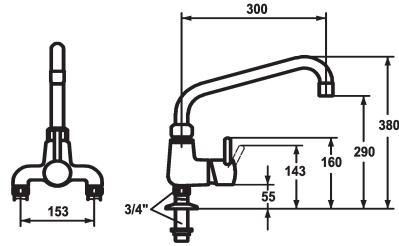

## KWC GASTRO Lever mixer - Commercial kitchen

Modell-Linie: GASTRO | 24.503.174.000  
Taps | Manual taps

### KWC-No.

**121299**  
chromeline, AD 153, A 300

- \* Lever mixer
- \* Swivel spout 360°
- with adjustable gland
- Jet regulator
- \* OptimalSpace - ample space for washing or working
- \* KWC cartridge XL 46 - high capacity

- with ceramic discs
- flow rate and temperature continuously variable
- temperature limitation
- \* Pillar connections 3/4" x 3/4" L 45
- \* Mounting hole size ø30 mm

### Technical Data

Flow rate
Spout
Color code
Installation_type
Faucet_typ
Dimension Height
G_Acoustic group
Projection_A
Connection measure
Dimension Water outlet
material

50 l/min (3 bar)
fixed
chrome
Pillar installation
Lever mixer
380
U
A 300
153
290
Brass